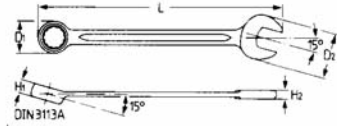

Wiha Combination Wrenches

SHOP

SHOP

400 Combination Wrenches Inch DIN 3113A/ISO 3318 - ISO 7738

Made from 31CRV3 high performance tool steel. Satin chromed sure grip body. Precision formed for exact fit.

Item No.	AF	OAL	OAL	H ¹	H ²	D ¹	D ²	lbs.	pkg.
	Inch	mm	Inch	mm	mm	mm	mm		
400 43	1/4	100	3.9	5.0	3.9	10.1	15.7	.03	10
400 44	5/16	120	4.7	5.9	4.4	12.9	19.0	.05	10
400 45	3/8	140	5.5	6.9	5.0	15.9	22.8	.09	10
400 46	7/16	150	5.9	7.4	5.2	17.3	25.4	.11	10
400 47	1/2	170	6.7	8.4	5.8	20.2	29.3	.14	10
400 48	9/16	180	7.1	8.9	6.1	21.6	31.2	.19	10
400 49	19/32	190	7.5	9.3	6.3	23.1	33.0	.21	10
400 50	5/8	200	7.8	9.8	6.6	24.6	34.5	.23	10
400 51	11/16	210	8.2	10.3	6.9	25.9	37.3	.30	10
400 52	3/4	230	9.0	11.1	7.3	28.8	40.4	.34	1
400 53	25/32	240	9.4	11.4	7.5	30.2	42.3	.39	1
400 54	13/16	250	9.8	11.7	7.7	31.7	44.2	.45	1
400 55	7/8	260	10.2	12.0	7.9	33.0	46.6	.51	1
400 56	15/16	280	11.0	12.7	8.3	35.8	50.1	.63	1
400 57	1	290	11.4	13.0	8.5	37.3	52.8	.65	1
400 58	1-1/16	310	12.2	13.6	8.9	40.2	55.9	.83	1
400 59	1-1/8	330	13.0	14.2	9.3	42.8	59.8	.98	1
400 60	1-1/4	360	14.1	15.2	9.9	47.2	66.9	1.31	1
400 61	1-5/16	360	14.1	15.2	9.9	47.2	66.9	1.28	1
400 62	1-3/8	400	15.7	22.8	14.1	54.6	77.5	2.56	1
400 63	1-7/16	400	15.7	22.8	14.1	54.6	77.5	2.38	1
400 64	1-1/2	400	15.7	22.8	14.1	54.6	77.5	2.33	1
400 65	1-5/8	450	17.6	25.8	15.8	62.1	83.7	3.19	1
400 66	1-3/4	500	19.6	28.8	17.5	69.6	93.1	4.44	1
400 67	1-13/16	500	19.6	28.8	17.5	69.6	93.1	4.31	1
400 68	2	540	21.2	31.2	18.9	75.6	102.6	5.72	1

400 89 Set 15 Piece Inch Combination Wrenches Made from 31CRV3 high performance tool steel. Satin chromed sure grip body. Precision formed for exact fit. In roll up pouch

Made from 31CRV3 high performance tool steel. Satin chromed sure grip body. Precision formed for exact fit. In roll up pouch