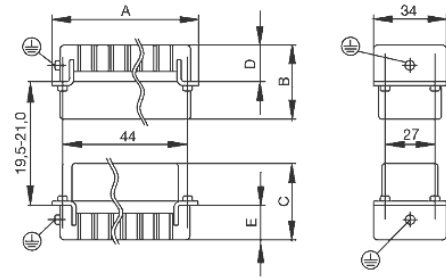

Data sheet

**HDC insert
HDC HE 6 FS**

Weidmüller Interface GmbH & Co. KG
Klingenbergstraße 16
D-32758 Detmold
Germany
Fon: +49 5231 1429-0
Fax: +49 5231 14292083
www.weidmueller.com

Drawings