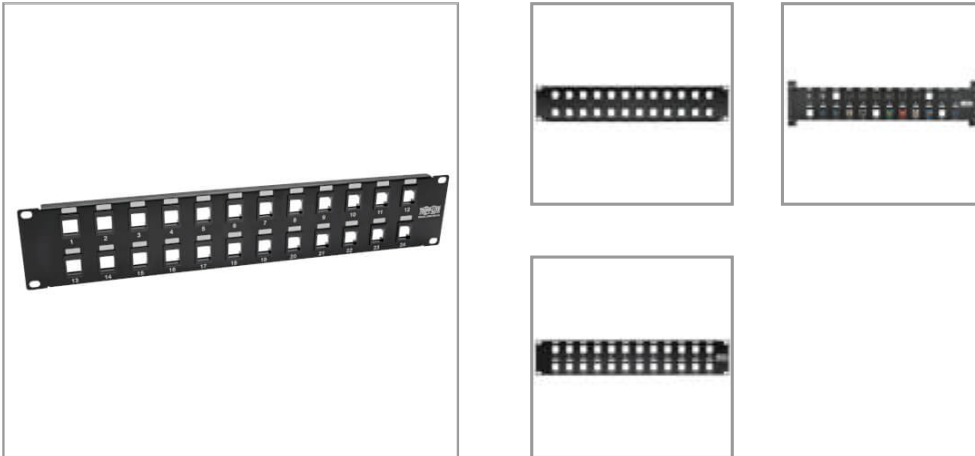

24-Port 2U Rack-Mount Unshielded Blank Keystone/Multimedia Patch Panel, RJ45 Ethernet, USB, HDMI, Cat5e/6

MODEL NUMBER: N062-024-KJ

Manages and organizes input and output cable connections in your network. Customizable solution for a variety of applications, including Ethernet, voice, audio/video and USB.

Description

The N062-024-KJ 24-Port 2U Rack-Mount Unshielded Blank Keystone/Multimedia Patch Panel manages and organizes the cabling in your network. The 24 blank cutouts accommodate all Tripp Lite keystone jacks, and some other keystone jacks in the market, including RJ45 Ethernet, HDMI audio/video, voice and USB applications. Ports are clearly numbered to help you identify connections. Mounts easily into 2U of an EIA-standard 19-inch two-post rack or wall-mount rack enclosure. Made from heavy-duty cold-rolled steel. Grounding wire included.

Features

Manages and Organizes a Wide Variety of Cabling 24 blank cutouts accommodate all Tripp Lite keystone jacks, and some other keystone jacks in the market
 For use with RJ45 Ethernet, HDMI audio/video, voice, USB and other applications
 Ports are numbered for easy connection identification
 Heavy-duty cold-rolled steel construction

Quick, Easy Installation Mounts easily into 2U of EIA-standard 19 in. 2-post rack or wall-mount rack enclosure
 Includes grounding wire

Highlights

- 24 blank cutouts compatible with all Tripp Lite keystone jacks
- For Ethernet, voice, audio/video, USB applications and more
- Heavy-duty cold-rolled steel construction
- Numbered ports for easy connection identification
- Mounts into 2U of standard 19 in. 2-post or wall-mount rack