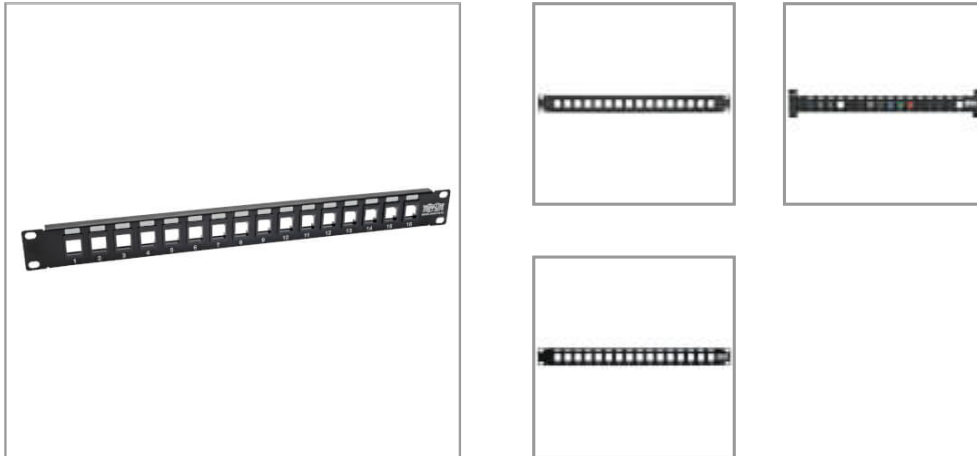

# 16-Port 1U Rack-Mount Unshielded Blank Keystone/Multimedia Patch Panel, RJ45 Ethernet, USB, HDMI, Cat5e/6

MODEL NUMBER: N062-016-KJ

Manages and organizes input and output cable connections in your network. Customizable solution for a variety of applications, including Ethernet, voice, audio/video and USB.

### Description

The N062-016-KJ 16-Port 1U Rack-Mount Unshielded Blank Keystone/Multimedia Patch Panel manages and organizes the cabling in your network. The 16 blank cutouts accommodate all Tripp Lite keystone jacks, and some other keystone jacks in the market, including RJ45 Ethernet, HDMI audio/video, voice and USB applications. Ports are clearly numbered to help you identify connections. Mounts easily into 1U of an EIA-standard 19-inch two-post rack or wall-mount rack enclosure. Made from heavy-duty cold-rolled steel. Grounding wire included.

### Features

**Manages and Organizes a Wide Variety of Cabling** 16 blank cutouts accommodate all Tripp Lite keystone jacks, and some other keystone jacks in the market  
 For use with RJ45 Ethernet, HDMI audio/video, voice, USB and other applications  
 Ports are numbered for easy connection identification  
 Heavy-duty cold-rolled steel construction

### Highlights

- 16 blank cutouts compatible with all Tripp Lite keystone jacks
- For Ethernet, voice, audio/video, USB applications and more
- Heavy-duty cold-rolled steel construction
- Numbered ports for easy connection identification
- Mounts into 1U of standard 19 in. 2-post or wall-mount rack