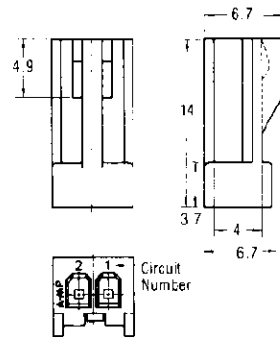

Standard Type Receptacle Contacts

Material:

Pre-Tin Brass, Pre-Tin Phos. Brz or Gold over Nickel plated Phosphor Bronze

Wire Size AWG (mm ²)	Wire Ins. Dia.	Contact Part Number						Hand Tool Part No.
		Brass/Pre-Tin		Phos. Brz./Pre-Tin		Phos. Brz./ Gold over Nickel*		
		S.T.	L.P.	S.T.	L.P.	S.T.	L.P.	
30-26 (0.06-0.15)	1.0-1.4	170263-1	170205-1	170263-2	170205-2	170263-3	170205-3	722561-1
26-20 (0.14-0.52)	1.1-1.9	170262-1	170204-1	170262-2	170204-2	170262-4	170204-4	722560-1

*Phosphor Bronze, 0.38µm Gold on contact area with Nickel under-plated.
Hand Tool Instruction Sheet 1S-071J

Standard Type Receptacle Housings For Standard Circuit (2.5mm)

Material:

UL 94V-0 rated, 6/6 ny on See chart for color.

2 Position Housing

3 ~ 12 Position Housing

No. of Pos.	Dimensions			Part No. of Receptacle Housing				
	A	B	C	Natural*	Black	Blue	Green	Red
2	—	—	—	171822-2	2-171822-2	4-171822-2	6-171822-2	8-171822-2
3	8.1	7.8	9.4	171822-3	2-171822-3	4-171822-3	6-171822-3	8-171822-3
4	10.6	10.3	11.9	171822-4	2-171822-4	4-171822-4	6-171822-4	8-171822-4
5	13.1	12.8	14.4	171822-5	2-171822-5	4-171822-5	6-171822-5	8-171822-5
6	15.6	15.3	16.9	171822-6	2-171822-6	4-171822-6	6-171822-6	8-171822-6
7	18.1	17.8	19.4	171822-7	2-171822-7	4-171822-7	6-171822-7	8-171822-7
8	20.6	20.3	21.9	171822-8	2-171822-8	4-171822-8	6-171822-8	8-171822-8
9	23.1	22.8	24.4	171822-9	2-171822-9	4-171822-9	6-171822-9	8-171822-9
10	25.6	25.3	26.9	1-171822-0	3-171822-0	5-171822-0	7-171822-0	9-171822-0
11	28.1	27.8	29.4	1-171822-1	3-171822-1	5-171822-1	7-171822-1	9-171822-1
12	30.6	30.3	31.9	1-171822-2	3-171822-2	5-171822-2	7-171822-2	9-171822-2
13	33.1	32.8	34.4	1-171822-3	3-171822-3	5-171822-3	7-171822-3	9-171822-3
14	35.6	35.3	36.9	1-171822-4	3-171822-4	5-171822-4	7-171822-4	9-171822-4
15	38.1	37.8	39.4	1-171822-5	3-171822-5	5-171822-5	7-171822-5	9-171822-5