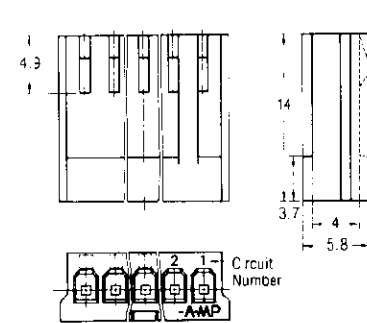

Standard Type Receptacle Contacts

Material:

Pre-Tin Brass, Pre-Tin Phos. Brz or Gold over Nickel plated Phosphor Bronze

Wire Size AWG (mm ²)	Wire Ins. Dia.	Contact Part Number						Hand Tool Part No.
		Brass/Pre-Tin		Phos. Brz./Pre-Tin		Phos. Brz./ Gold over Nickel*		
		S.T.	L.P.	S.T.	L.P.	S.T.	L.P.	
30-26 (0.06-0.15)	1.0-1.4	170263-1	170205-1	170263-2	170205-2	170263-3	170205-3	722561-1
26-20 (0.14-0.52)	1.1-1.9	170262-1	170204-1	170262-2	170204-2	170262-4	170204-4	722560-1

*Phosphor Bronze, 0.38µm Gold on contact area with Nickel under-plated.
Hand Tool Instruction Sheet 1S-071J

Standard Type Receptacle Housings For Standard Circuit (2.5mm)

Material:

UL 94V-0 rated, 6/6 ny on See chart for color.

2 Position Housing

3 ~ 12 Position Housing

No. of Pos.	Dimensions			Part No. of Receptacle Housing				
	A	B	C	Natural*	Black	Blue	Green	Red
2	—	—	—	171822-2	2-171822-2	4-171822-2	6-171822-2	8-171822-2
3	8.1	7.8	9.4	171822-3	2-171822-3	4-171822-3	6-171822-3	8-171822-3
4	10.6	10.3	11.9	171822-4	2-171822-4	4-171822-4	6-171822-4	8-171822-4
5	13.1	12.8	14.4	171822-5	2-171822-5	4-171822-5	6-171822-5	8-171822-5
6	15.6	15.3	16.9	171822-6	2-171822-6	4-171822-6	6-171822-6	8-171822-6
7	18.1	17.8	19.4	171822-7	2-171822-7	4-171822-7	6-171822-7	8-171822-7
8	20.6	20.3	21.9	171822-8	2-171822-8	4-171822-8	6-171822-8	8-171822-8
9	23.1	22.8	24.4	171822-9	2-171822-9	4-171822-9	6-171822-9	8-171822-9
10	25.6	25.3	26.9	1-171822-0	3-171822-0	5-171822-0	7-171822-0	9-171822-0
11	28.1	27.8	29.4	1-171822-1	3-171822-1	5-171822-1	7-171822-1	9-171822-1
12	30.6	30.3	31.9	1-171822-2	3-171822-2	5-171822-2	7-171822-2	9-171822-2
13	33.1	32.8	34.4	1-171822-3	3-171822-3	5-171822-3	7-171822-3	9-171822-3
14	35.6	35.3	36.9	1-171822-4	3-171822-4	5-171822-4	7-171822-4	9-171822-4
15	38.1	37.8	39.4	1-171822-5	3-171822-5	5-171822-5	7-171822-5	9-171822-5