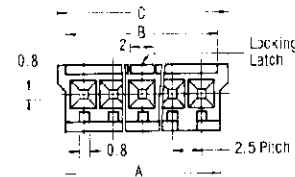

Standard Type Receptacle Contacts

Material:

Pre-Tin Brass, Pre-Tin Phos. Brz or Gold over Nickel plated Phosphor Bronze

Wire Size AWG (mm ²)	Wire Ins. Dia.	Contact Part Number						Hand Tool Part No.
		Brass/Pre-Tin		Phos. Brz./Pre-Tin		Phos. Brz./ Gold over Nickel*		
		S.T.	L.P.	S.T.	L.P.	S.T.	L.P.	
30-26 (0.06-0.15)	1.0-1.4	170263-1	170205-1	170263-2	170205-2	170263-3	170205-3	722561-1
26-20 (0.14-0.52)	1.1-1.9	170262-1	170204-1	170262-2	170204-2	170262-4	170204-4	722560-1

*Phosphor Bronze, 0.38µm Gold on contact area with Nickel under-plated.
Hand Tool Instruction Sheet 1S-071J

Standard Type Receptacle Housings For Standard Circuit (2.5mm)

Material:

UL 94V-0 rated, 6/6 ny on See chart for color.

2 Position Housing

3 ~ 12 Position Housing

No. of Pos.	Dimensions			Part No. of Receptacle Housing				
	A	B	C	Natural*	Black	Blue	Green	Red
2	—	—	—	171822-2	2-171822-2	4-171822-2	6-171822-2	8-171822-2
3	8.1	7.8	9.4	171822-3	2-171822-3	4-171822-3	6-171822-3	8-171822-3
4	10.6	10.3	11.9	171822-4	2-171822-4	4-171822-4	6-171822-4	8-171822-4
5	13.1	12.8	14.4	171822-5	2-171822-5	4-171822-5	6-171822-5	8-171822-5
6	15.6	15.3	16.9	171822-6	2-171822-6	4-171822-6	6-171822-6	8-171822-6
7	18.1	17.8	19.4	171822-7	2-171822-7	4-171822-7	6-171822-7	8-171822-7
8	20.6	20.3	21.9	171822-8	2-171822-8	4-171822-8	6-171822-8	8-171822-8
9	23.1	22.8	24.4	171822-9	2-171822-9	4-171822-9	6-171822-9	8-171822-9
10	25.6	25.3	26.9	1-171822-0	3-171822-0	5-171822-0	7-171822-0	9-171822-0
11	28.1	27.8	29.4	1-171822-1	3-171822-1	5-171822-1	7-171822-1	9-171822-1
12	30.6	30.3	31.9	1-171822-2	3-171822-2	5-171822-2	7-171822-2	9-171822-2
13	33.1	32.8	34.4	1-171822-3	3-171822-3	5-171822-3	7-171822-3	9-171822-3
14	35.6	35.3	36.9	1-171822-4	3-171822-4	5-171822-4	7-171822-4	9-171822-4
15	38.1	37.8	39.4	1-171822-5	3-171822-5	5-171822-5	7-171822-5	9-171822-5