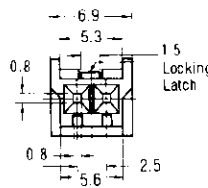

Standard Type Receptacle Contacts

Material:

Pre-Tin Brass, Pre-Tin Phos. Brz or Gold over Nickel plated Phosphor Bronze

Wire Size AWG (mm ²)	Wire Ins. Dia.	Contact Part Number						Hand Tool Part No.
		Brass/Pre-Tin		Phos. Brz./Pre-Tin		Phos. Brz./ Gold over Nickel*		
		S.T.	L.P.	S.T.	L.P.	S.T.	L.P.	
30-26 (0.06-0.15)	1.0-1.4	170263-1	170205-1	170263-2	170205-2	170263-3	170205-3	722561-1
26-20 (0.14-0.52)	1.1-1.9	170262-1	170204-1	170262-2	170204-2	170262-4	170204-4	722560-1

*Phosphor Bronze, 0.38µm Gold on contact area with Nickel under-plated.
Hand Tool Instruction Sheet 1S-071J

Standard Type Receptacle Housings For Standard Circuit (2.5mm)

Material:

UL 94V-0 rated, 6/6 ny on See chart for color.

2 Position Housing

3 ~ 12 Position Housing

No. of Pos.	Dimensions			Part No. of Receptacle Housing				
	A	B	C	Natural*	Black	Blue	Green	Red
2	—	—	—	171822-2	2-171822-2	4-171822-2	6-171822-2	8-171822-2
3	8.1	7.8	9.4	171822-3	2-171822-3	4-171822-3	6-171822-3	8-171822-3
4	10.6	10.3	11.9	171822-4	2-171822-4	4-171822-4	6-171822-4	8-171822-4
5	13.1	12.8	14.4	171822-5	2-171822-5	4-171822-5	6-171822-5	8-171822-5
6	15.6	15.3	16.9	171822-6	2-171822-6	4-171822-6	6-171822-6	8-171822-6
7	18.1	17.8	19.4	171822-7	2-171822-7	4-171822-7	6-171822-7	8-171822-7
8	20.6	20.3	21.9	171822-8	2-171822-8	4-171822-8	6-171822-8	8-171822-8
9	23.1	22.8	24.4	171822-9	2-171822-9	4-171822-9	6-171822-9	8-171822-9
10	25.6	25.3	26.9	1-171822-0	3-171822-0	5-171822-0	7-171822-0	9-171822-0
11	28.1	27.8	29.4	1-171822-1	3-171822-1	5-171822-1	7-171822-1	9-171822-1
12	30.6	30.3	31.9	1-171822-2	3-171822-2	5-171822-2	7-171822-2	9-171822-2
13	33.1	32.8	34.4	1-171822-3	3-171822-3	5-171822-3	7-171822-3	9-171822-3
14	35.6	35.3	36.9	1-171822-4	3-171822-4	5-171822-4	7-171822-4	9-171822-4
15	38.1	37.8	39.4	1-171822-5	3-171822-5	5-171822-5	7-171822-5	9-171822-5