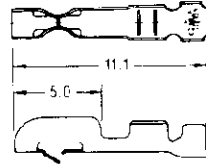

Distributed by:

JAMECO[®]
ELECTRONICS

www.Jameco.com ♦ 1-800-831-4242

The content and copyrights of the attached
material are the property of its owner.

Jameco Part Number 495921

Receptacle Connectors (Wire Applied)

Standard Type Receptacle Contacts

Material:

Pre-Tin Brass, Pre-Tin Phos. Brz or Gold over Nickel plated Phosphor Bronze

Wire Size AWG (mm ²)	Wire Ins. Dia.	Contact Part Number						Hand Tool Part No.
		Brass/Pre-Tin		Phos. Brz./Pre-Tin		Phos. Brz./ Gold over Nickel*		
		S.T.	L.P.	S.T.	L.P.	S.T.	L.P.	
30-26 (0.06-0.15)	1.0-1.4	170263-1	170205-1	170263-2	170205-2	170263-3	170205-3	722561-1
26-20 (0.14-0.52)	1.1-1.9	170262-1	170204-1	170262-2	170204-2	170262-4	170204-4	722560-1

*Phosphor Bronze, 0.38µm Gold on contact area with Nickel under-plated.
Hand Tool Instruction Sheet 1S-071J

Standard Type Receptacle Housings For Standard Circuit (2.5mm)

Material:

UL 94V-0 rated, 6/6 ny on See chart for color.