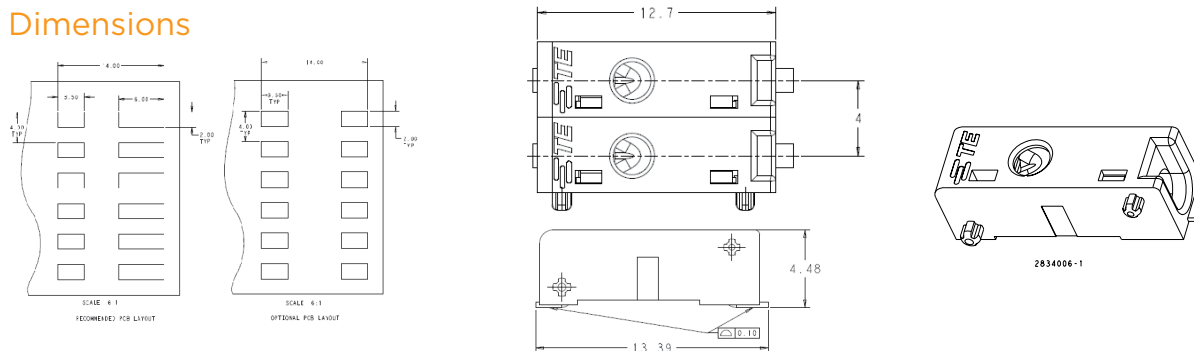

Colors

- Beige | Natural
- Black
- Blue
- Brown
- Gray
- Red
- White
- Yellow

MODULAR RELEASABLE POKE-IN CONNECTOR

Product Selection Information

	Number of Positions	Description	Color	TE PN
	1	1 Pole Modular Releasable Poke-In Connector	Black	2-2834006-1
	1	1 Pole Modular Releasable Poke-In Connector	Red	3-2834006-1
	2	2 Pole Modular Releasable Poke-In Connector	White / Red	5-2834006-2
	2	2 Pole Modular Releasable Poke-In Connector	Red / Black	7-2834006-2
	2	2 Pole Modular Releasable Poke-In Connector	Black / White	8-2834006-2
	3	3 Pole Modular Releasable Poke-In Connector	Black / White / Red	5-2834006-3
	2	2 Pole Modular Releasable Poke-In Connector	Gray / Blue	1-2834006-0
	2	2 Pole Modular Releasable Poke-In Connector	Brown / Yellow	2-2834006-0
	1	1 Pole Modular Releasable Poke-In Connector	Natural	2834006-1
	2	2 Pole Modular Releasable Poke-In Connector	Natural	2834006-2
	3	3 Pole Modular Releasable Poke-In Connector	Natural	2834006-3
	3	2 Pole Modular Releasable Poke-In Connector	Natural	1-2834006-2

Contact a TE Sales representative if you need other poles with various color configuration.

Dimensions

te.com

© 2016 TE Connectivity Ltd. Family of Companies. All Rights Reserved.
 TE, TE Connectivity, and the TE connectivity (logo) are trademarks of the TE Connectivity Ltd. family of companies. Other logos, product and company names mentioned herein may be trademarks of their respective owners.
 1-1773872-8 JN 6/16