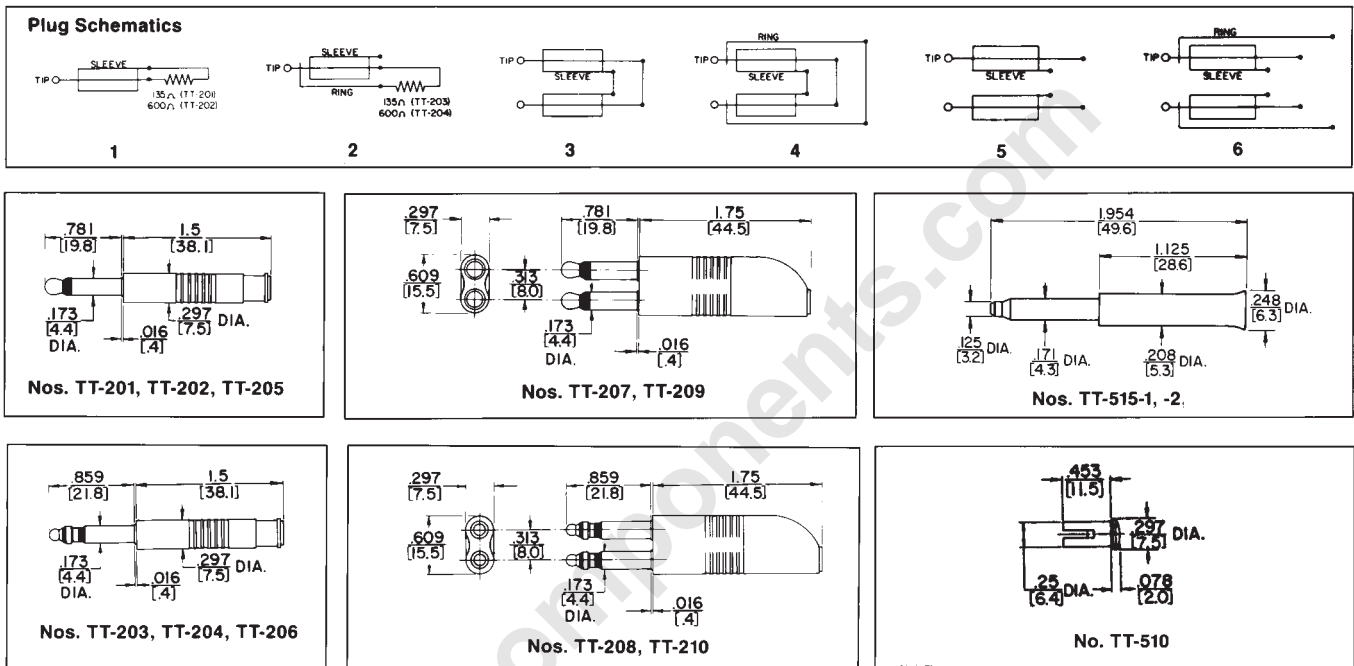

MINIATURE, DUMMY PLUGS, HOLE PLUGS

DIMENSIONS ARE FOR REFERENCE ONLY $\frac{\text{Inch}}{\text{(mm)}}$

NOTE: Contact your Switchcraft Representative for price and delivery.