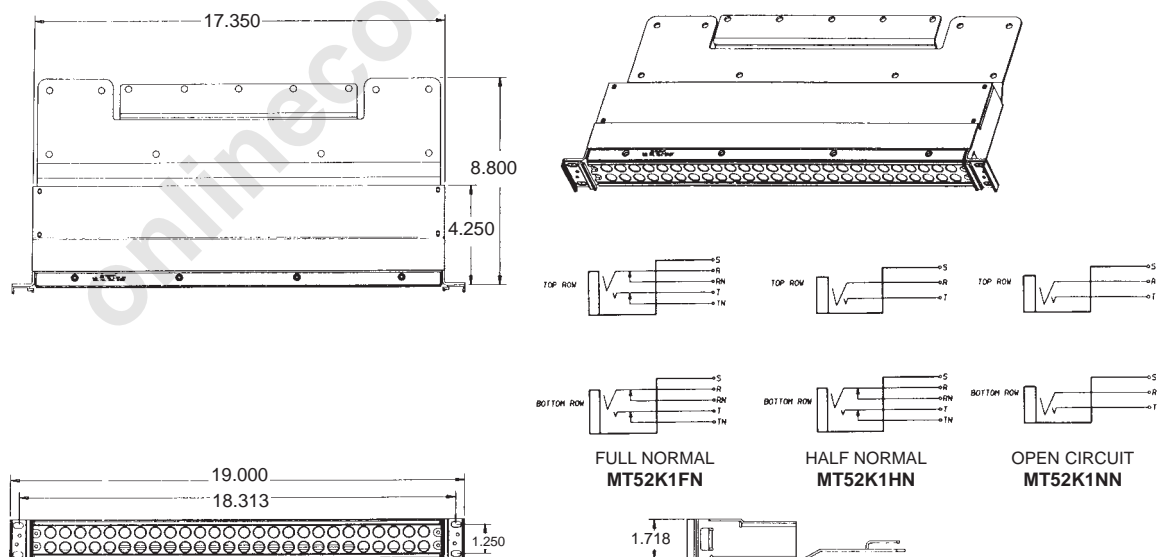

1/4" PATCH BAY KITS

MT48K3

MT52K1

DIMENSIONS ARE FOR REFERENCE ONLY $\frac{\text{Inch}}{\text{(mm)}}$

NOTE: Contact your Switchcraft Representative for price and delivery.