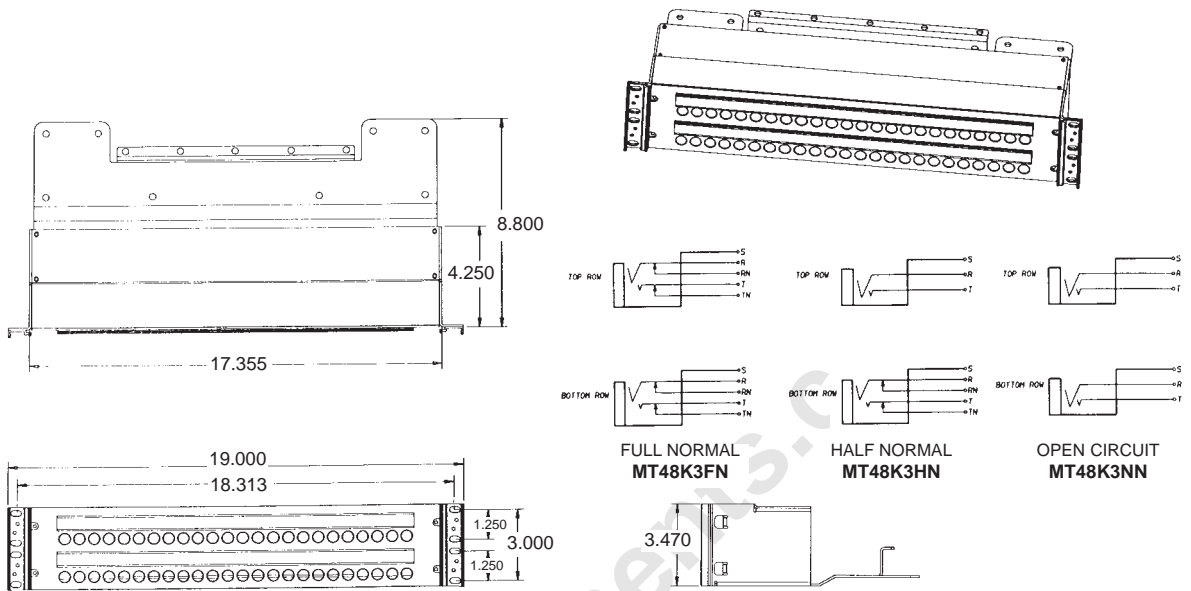

1/4" PATCH BAY KITS

MT48K3

MT52K1

DIMENSIONS ARE FOR REFERENCE ONLY $\frac{\text{Inch}}{\text{(mm)}}$

NOTE: Contact your Switchcraft Representative for price and delivery.