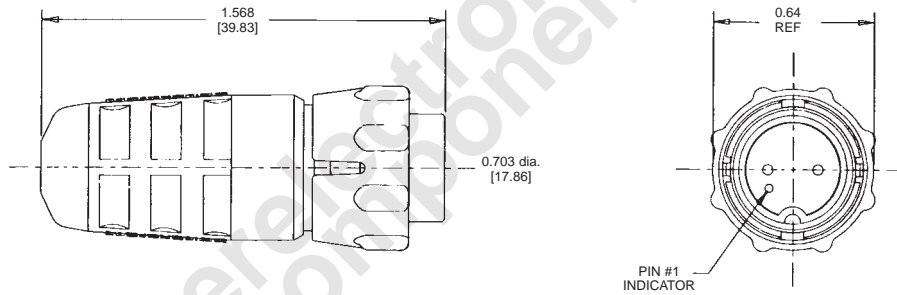

EN3™ MINI WEATHERTIGHT CONNECTOR SERIES

EN3™ CORD CONNECTOR

Cord Connector Contact Arrangements Shown from rear of connector

* 7 and 8 pin not available in crimp male, cord male and panel female

DIMENSIONS ARE FOR REFERENCE ONLY $\frac{\text{Inch}}{(\text{mm})}$