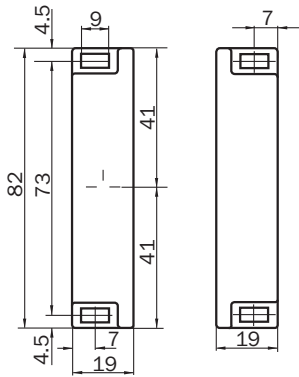

Dimensional drawing (Dimensions in mm (inch))

Actuator