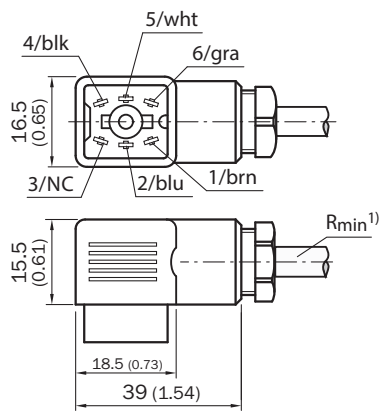

DOS-1406-W

SICK
Sensor Intelligence.

Ordering information

Type	Part no.
DOS-1406-W	6006685

Other models and accessories → www.sick.com/

Detailed technical data

Technical specifications

Accessory group	Plug connectors and cables
Accessory family	Field-attachable connectors
Connection type head A	Female connector, Q6, 6-pin, angled, AC-coded
Connection type	Solder connection
Connector material	PA 66
Connector color	Black
Shielding	Unshielded
Permitted cable diameter	4 mm ... 7.5 mm
Permitted cross-section	0.14 mm ² ... 0.5 mm ²
Reference voltage	≤ 250 V AC
Current loading	6 A
Enclosure rating	IP65
Ambient operating temperature	
	Head -40 °C ... +90 °C

Dimensional drawing (Dimensions in mm (inch))

① Minimum bend radius at dynamic use $R_{min} = 20 \times \text{cable diameter}$

SICK AT A GLANCE

SICK is one of the leading manufacturers of intelligent sensors and sensor solutions for industrial applications. A unique range of products and services creates the perfect basis for controlling processes securely and efficiently, protecting individuals from accidents and preventing damage to the environment.