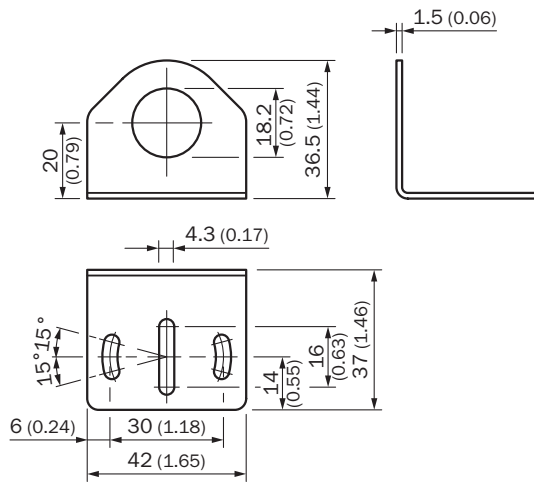

BEF-WN-M18

SICK
Sensor Intelligence.

Ordering information

Type	Part no.
BEF-WN-M18	5308446

Other models and accessories → www.sick.com/

Detailed technical data

Technical specifications

Accessory group	Mounting brackets and plates
Accessory family	Mounting brackets
Suitable for	GR18, V180-2, V18, W15, Z1, Z2
Material	Steel, zinc coated
Items supplied	Without mounting hardware
Description	Mounting bracket for M18 sensors
Specialty	Angled

Dimensional drawing (Dimensions in mm (inch))

SICK AT A GLANCE

SICK is one of the leading manufacturers of intelligent sensors and sensor solutions for industrial applications. A unique range of products and services creates the perfect basis for controlling processes securely and efficiently, protecting individuals from accidents and preventing damage to the environment.