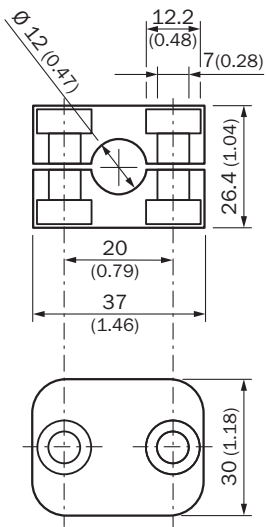

BEF-RMC-D12

SICK
Sensor Intelligence.

Ordering information

Type	Part no.
BEF-RMC-D12	5321878

Other models and accessories → www.sick.com/

Detailed technical data

Technical specifications

Accessory group	Universal bar clamp systems
Material	Aluminum
Items supplied	2 screws M6 x 30, 2 spring discs
Description	Bar clamp for bar diameter of 12 mm (fixing the mounting rod)

Dimensional drawing (Dimensions in mm (inch))

SICK AT A GLANCE

SICK is one of the leading manufacturers of intelligent sensors and sensor solutions for industrial applications. A unique range of products and services creates the perfect basis for controlling processes securely and efficiently, protecting individuals from accidents and preventing damage to the environment.