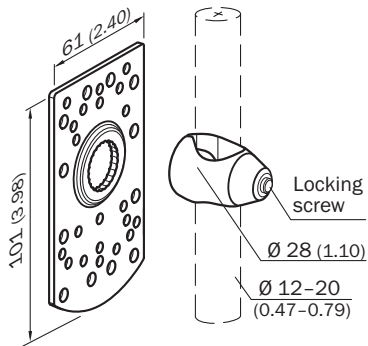

Detailed technical data

Technical specifications

|                 |                                              |
|-----------------|----------------------------------------------|
| Accessory group | Universal bar clamp systems                  |
| Material        | Steel, zinc coated                           |
| Items supplied  | Universal clamp (2022726), mounting hardware |
| Description     | Plate K for universal clamp bracket          |

## Dimensional drawing (Dimensions in mm (inch))

## Recommended accessories

Other models and accessories → [www.sick.com/](http://www.sick.com/)

| Brief description                                                                                         | Type        | Part no. |
|-----------------------------------------------------------------------------------------------------------|-------------|----------|
| Universal bar clamp systems                                                                               |             |          |
| Mounting bar, straight, 300 mm, steel, steel, zinc coated, without mounting hardware                      | BEF-MS12G-B | 4056055  |
| Bar clamp for bar diameter of 12 mm (fixing the mounting rod), Aluminum, 2 screws M6 x 30, 2 spring discs | BEF-RMC-D12 | 5321878  |