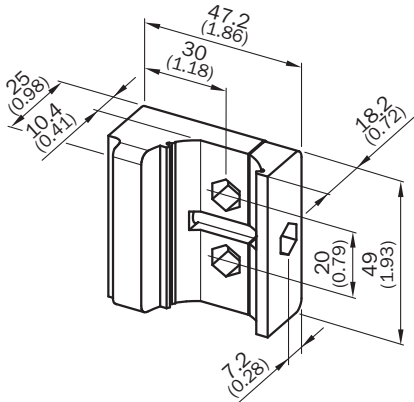

BEF-3SHABPKU2

SICK
Sensor Intelligence.

Ordering information

Type	Part no.
BEF-3SHABPKU2	2066048

Other models and accessories → www.sick.com/

Detailed technical data

Technical specifications

Accessory group	Terminal and alignment brackets
Accessory family	Alignment brackets
Material	Plastic
Packing unit	2 pieces
Description	QuickFix bracket for 1 device (e.g. sender or receiver)

Dimensional drawing (Dimensions in mm (inch))

SICK AT A GLANCE

SICK is one of the leading manufacturers of intelligent sensors and sensor solutions for industrial applications. A unique range of products and services creates the perfect basis for controlling processes securely and efficiently, protecting individuals from accidents and preventing damage to the environment.