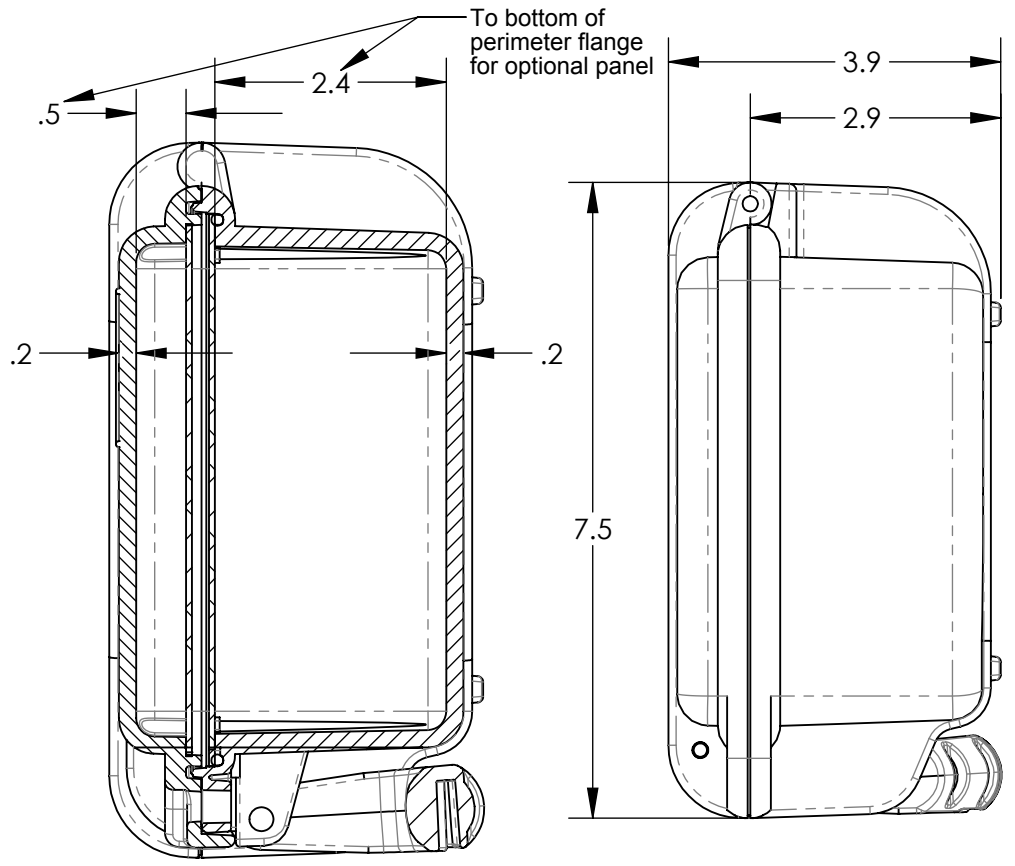

SERPAC 120

Electronic Enclosures

SECTION A-A

Optional latches must be specified at time of order. See note 2

- NOTES:**
- 1) Max. usable inside dimensions are: 7.50" X 5.00" X 3.23"
 - 2) With Metal Lock Latches p/n SE120ML and Plastic Lock Latches p/n SE120PL are optional.

7151 Top Panel for 120