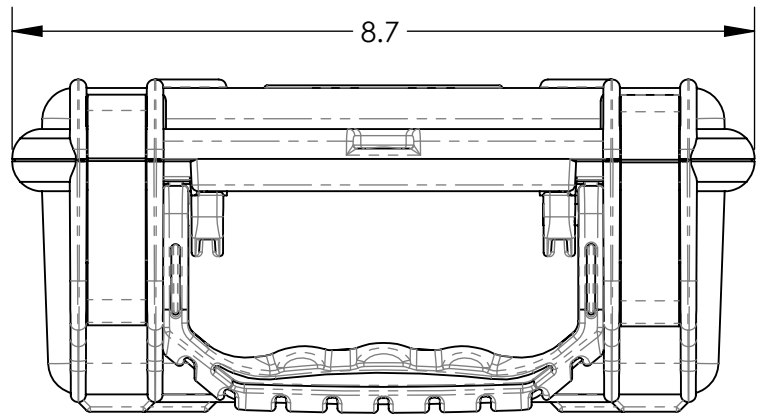

SERPAC 120

Electronic Enclosures

SECTION A-A

Optional latches must be specified at time of order. See note 2

- NOTES:**
- 1) Max. usable inside dimensions are: 7.50" X 5.00" X 3.23"
 - 2) With Metal Lock Latches p/n SE120ML and Plastic Lock Latches p/n SE120PL are optional.

7151 Top Panel for 120