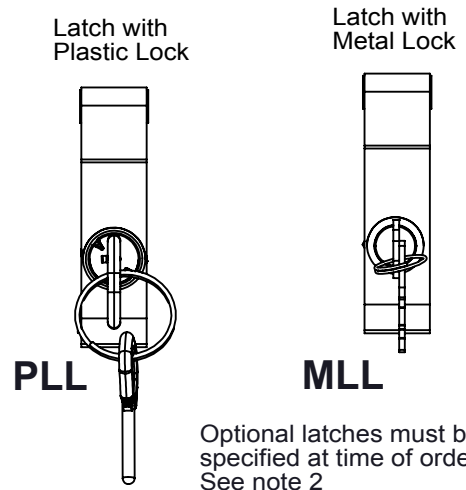

SERPAC 120

Electronic Enclosures

SECTION A-A

Optional latches must be specified at time of order. See note 2

- NOTES:**
- 1) Max. usable inside dimensions are: 7.50" X 5.00" X 3.23"
 - 2) With Metal Lock Latches p/n SE120ML and Plastic Lock Latches p/n SE120PL are optional.

7151 Top Panel for 120