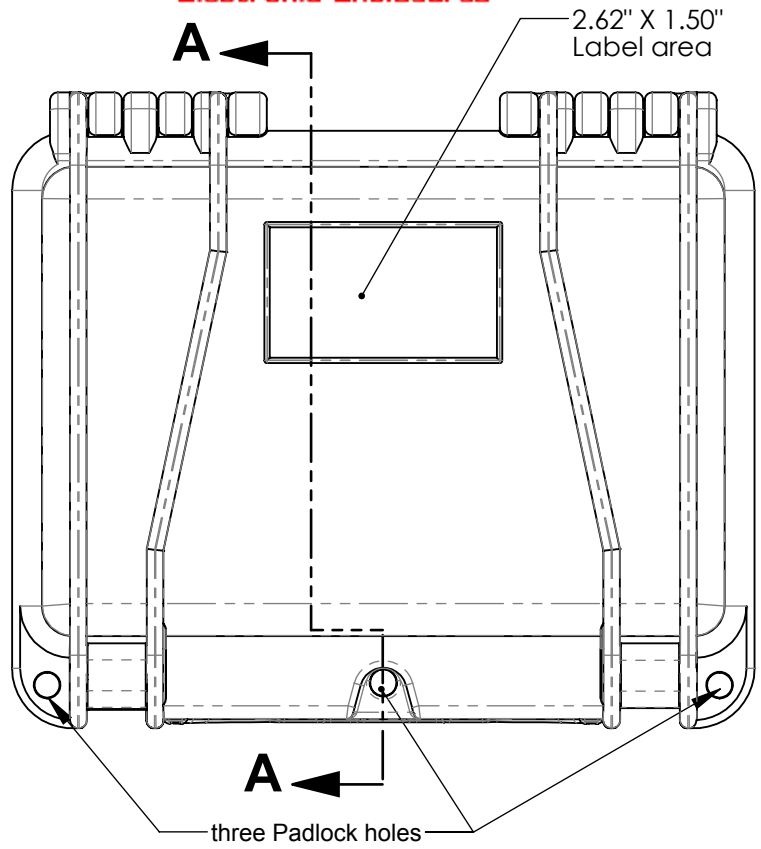

SERPAC 120

Electronic Enclosures

SECTION A-A

Optional latches must be specified at time of order. See note 2

- NOTES:**
- 1) Max. usable inside dimensions are: 7.50" X 5.00" X 3.23"
 - 2) With Metal Lock Latches p/n SE120ML and Plastic Lock Latches p/n SE120PL are optional.

7151 Top Panel for 120