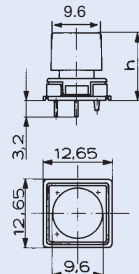

OVERVIEW MTG SWITCHES – MOMENTARY ACTION

MTG

MTG

FEATURES

Contact material	Ag	Au
PART NUMBER *		
Models		
Short actuator	1241.1052	1241.1002
Long actuator	1241.1072	1241.1022
Height variable	1241.1082.xx	1241.1032.xx
Overall height h (with key cap) / Colour		
8.50 mm / yellow	1	1
9.25 mm / orange	2	2
10.00 mm / red	3	3
10.75 mm / blue	4	4
11.50 mm / green	5	5
12.25 mm / grey	6	6
13.00 mm / black	7	7
13.75 mm / white	8	8
Additional key cap¹		
Overall height h / Colour		
14.50 mm / yellow + black	11	11
15.25 mm / orange + black	21	21
16.00 mm / red + black	31	31
16.75 mm / blue + black	41	41
17.50 mm / green + black	51	51
18.25 mm / grey + black	61	61
19.00 mm / black + black	71	71
19.75 mm / white + black	81	81

Dimensions short actuator:

Dimensions long actuator:

Dimensions overall height:

Drilling diagram:

Circuit diagram:

* X in the Part No. must be replaced by the desired version

¹ Starting with 14.50 mm the heights are achieved with an additional (second) key cap of black colour