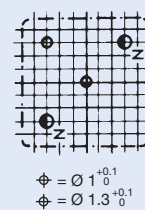

OVERVIEW MTG SWITCHES – MOMENTARY ACTION

MTG

MTG

FEATURES

Contact material	Ag	Au
PART NUMBER *		
Models		
Short actuator	1241.1052	1241.1002
Long actuator	1241.1072	1241.1022
Height variable	1241.1082.xx	1241.1032.xx
Overall height h (with key cap) / Colour		
8.50 mm / yellow	1	1
9.25 mm / orange	2	2
10.00 mm / red	3	3
10.75 mm / blue	4	4
11.50 mm / green	5	5
12.25 mm / grey	6	6
13.00 mm / black	7	7
13.75 mm / white	8	8
Additional key cap¹		
Overall height h / Colour		
14.50 mm / yellow + black	11	11
15.25 mm / orange + black	21	21
16.00 mm / red + black	31	31
16.75 mm / blue + black	41	41
17.50 mm / green + black	51	51
18.25 mm / grey + black	61	61
19.00 mm / black + black	71	71
19.75 mm / white + black	81	81

Dimensions short actuator:

Dimensions long actuator:

Dimensions overall height:

Drilling diagram:

Circuit diagram:

* X in the Part No. must be replaced by the desired version

¹ Starting with 14.50 mm the heights are achieved with an additional (second) key cap of black colour