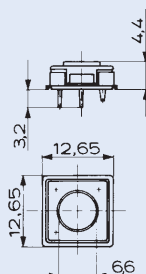

OVERVIEW MTG SWITCHES – MOMENTARY ACTION

MTG

MTG

FEATURES

Contact material	Ag	Au
PART NUMBER *		
Models		
Short actuator	1241.1052	1241.1002
Long actuator	1241.1072	1241.1022
Height variable	1241.1082.xx	1241.1032.xx
Overall height h (with key cap) / Colour		
8.50 mm / yellow	1	1
9.25 mm / orange	2	2
10.00 mm / red	3	3
10.75 mm / blue	4	4
11.50 mm / green	5	5
12.25 mm / grey	6	6
13.00 mm / black	7	7
13.75 mm / white	8	8
Additional key cap¹		
Overall height h / Colour		
14.50 mm / yellow + black	11	11
15.25 mm / orange + black	21	21
16.00 mm / red + black	31	31
16.75 mm / blue + black	41	41
17.50 mm / green + black	51	51
18.25 mm / grey + black	61	61
19.00 mm / black + black	71	71
19.75 mm / white + black	81	81

Dimensions short actuator:

Dimensions long actuator:

Dimensions overall height:

Drilling diagram:

Circuit diagram:

* X in the Part No. must be replaced by the desired version

¹ Starting with 14.50 mm the heights are achieved with an additional (second) key cap of black colour