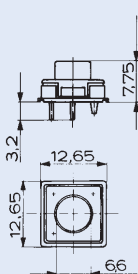

OVERVIEW MTG SWITCHES – MOMENTARY ACTION

MTG

MTG

FEATURES

Contact material	Ag	Au
PART NUMBER *		
Models		
Short actuator	1241.1052	1241.1002
Long actuator	1241.1072	1241.1022
Height variable	1241.1082.xx	1241.1032.xx
Overall height h (with key cap) / Colour		
8.50 mm / yellow	1	1
9.25 mm / orange	2	2
10.00 mm / red	3	3
10.75 mm / blue	4	4
11.50 mm / green	5	5
12.25 mm / grey	6	6
13.00 mm / black	7	7
13.75 mm / white	8	8
Additional key cap¹		
Overall height h / Colour		
14.50 mm / yellow + black	11	11
15.25 mm / orange + black	21	21
16.00 mm / red + black	31	31
16.75 mm / blue + black	41	41
17.50 mm / green + black	51	51
18.25 mm / grey + black	61	61
19.00 mm / black + black	71	71
19.75 mm / white + black	81	81

Dimensions short actuator:

Dimensions long actuator:

Dimensions overall height:

Drilling diagram:

Circuit diagram:

* X in the Part No. must be replaced by the desired version

¹ Starting with 14.50 mm the heights are achieved with an additional (second) key cap of black colour