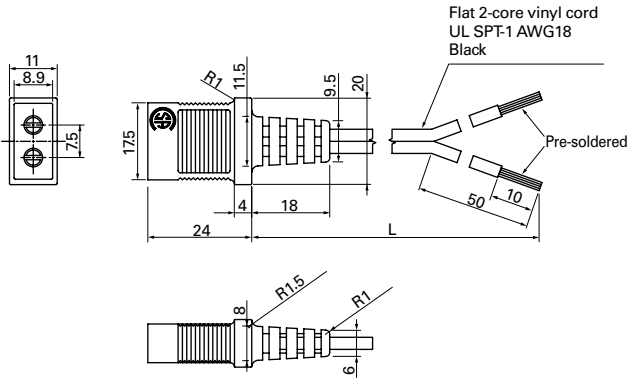

UL/CSA certified UL file no.: E50197 CSA file no.: LR67048

For 80×80×25 mm, 80×80×38 mm, 92×92×25 mm, 120×120×25 mm

Model no.	Power cord length [L] (mm)	Mass (g)
489-047-L10	1000	38
489-047-L21	2100	71

● Be careful not to damage the plug/cord when taking them out of the package.