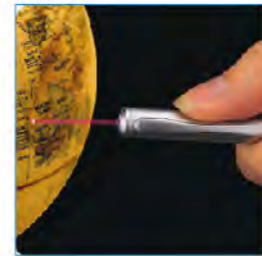

Laser pointer
500 yards laser emission range perfect for making impressive presentations.