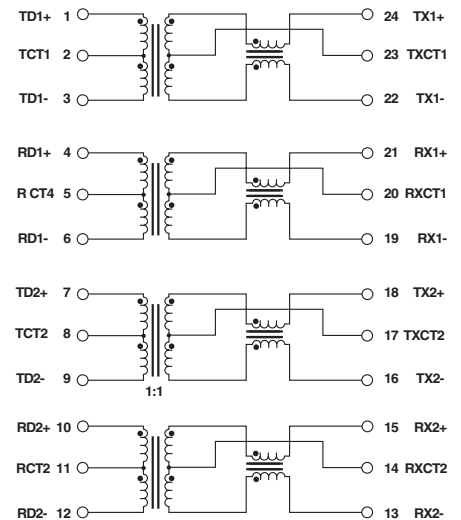

Mechanical

Schematic

100B-2002/X

Weight . . . . .3.0 grams
Tape and Reel 300/reel
Pan Tube 25/tube

Dimensions: $\frac{\text{Inches}}{\text{mm}}$ Unless otherwise specified, all tolerances are $\pm \frac{.010}{.025}$

For More Information:

Pulse Worldwide Headquarters

2 Pearl Buck Court
Bristol, PA 19007
U.S.A.
www.pulseeng.com

Tel: 215 781 6400
Fax: 215 781 6403

Pulse Europe

Einsteinstrasse 1
D-71083 Herrenberg
Germany

Tel: 49 7032 7806 0
Fax: 49 7032 7806 12

Pulse China Headquarters

B402, Shenzhen
Tech-Innovation International
Tenth Kejinan Rd.
High-Tech Industrial Park
Nanshan District, Shenzhen
China

Tel: 86 755 33966678
Fax: 86 755 33966700

Pulse North China

Room 1503
XinYin Building
No. 888 YiShan Rd.
Shanghai 200233
China

Tel: 86 21 54643211/2
Fax: 86 21 54643210

Pulse South Asia

150 Kampong Ampat
#07-01/02
KA Centre
Singapore 368324

Tel: 65 6287 8998
Fax: 65 6280 0080

Pulse North Asia

No. 26
Kao Ching Rd.
Yang Mei Chen
Tao Yuan Hsien
Taiwan, R. O. C.

Tel: 886 3 4641811
Fax: 886 3 4641911

Performance warranty of products offered on this data sheet is limited to the parameters specified. Data is subject to change without notice. Other brand and product names mentioned herein may be trademarks or registered trademarks of their respective owners. © Copyright, 2007. Pulse Engineering, Inc. All rights reserved.