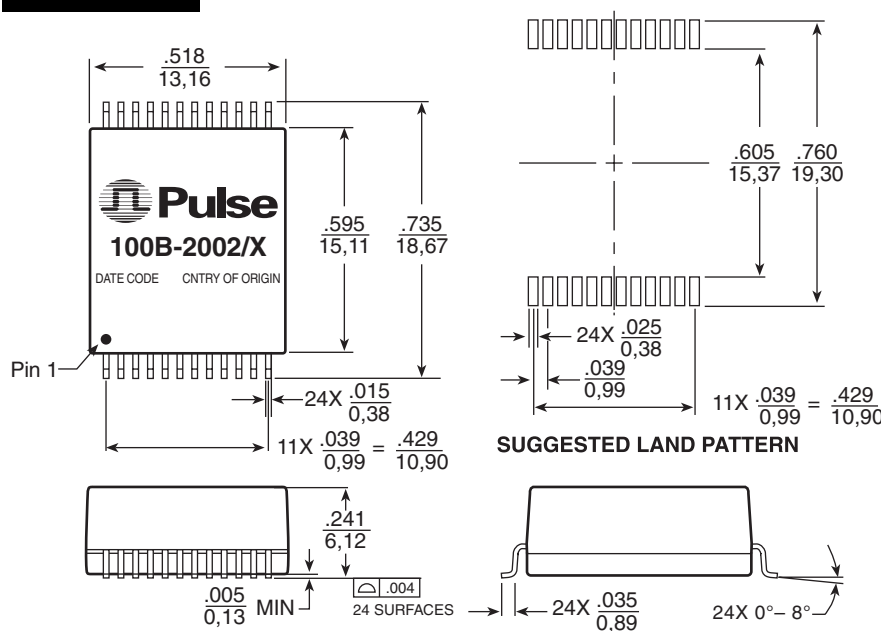

Mechanical

Schematic

100B-2002/X

Weight . . . . .3.0 grams
Tape and Reel 300/reel
Pan Tube 25/tube

Dimensions: $\frac{\text{Inches}}{\text{mm}}$ Unless otherwise specified, all tolerances are $\pm \frac{.010}{.025}$

For More Information:

Pulse Worldwide Headquarters

2 Pearl Buck Court
Bristol, PA 19007
U.S.A.
www.pulseeng.com

Tel: 215 781 6400
Fax: 215 781 6403

Pulse Europe

Einsteinstrasse 1
D-71083 Herrenberg
Germany

Tel: 49 7032 7806 0
Fax: 49 7032 7806 12

Pulse China Headquarters

B402, Shenzhen
Tech-Innovation International
Tenth Kejinan Rd.
High-Tech Industrial Park
Nanshan District, Shenzhen
China

Tel: 86 755 33966678
Fax: 86 755 33966700

Pulse North China

Room 1503
XinYin Building
No. 888 YiShan Rd.
Shanghai 200233
China

Tel: 86 21 54643211/2
Fax: 86 21 54643210

Pulse South Asia

150 Kampong Ampat
#07-01/02
KA Centre
Singapore 368324

Tel: 65 6287 8998
Fax: 65 6280 0080

Pulse North Asia

No. 26
Kao Ching Rd.
Yang Mei Chen
Tao Yuan Hsien
Taiwan, R. O. C.

Tel: 886 3 4641811
Fax: 886 3 4641911

Performance warranty of products offered on this data sheet is limited to the parameters specified. Data is subject to change without notice. Other brand and product names mentioned herein may be trademarks or registered trademarks of their respective owners. © Copyright, 2007. Pulse Engineering, Inc. All rights reserved.