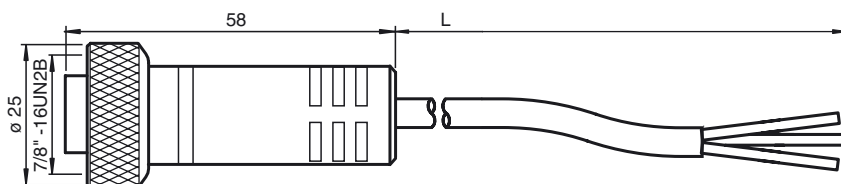

Model Number

V93-G-YE4M-STOOW

Female cordset, 7/8", 3-pin, STOOW cable

Features

- Thread 7/8"

Dimensions

Technical data

General specifications

Number of pins	3
Connection 1	socket
Construction type 1	straight
Threading 1	7/8"
Connection 2	cable end

Electrical specifications

Operating voltage	U_B	max. 600 V
Test voltage		1500 V
Operating current		13 A
Volume resistance		< 5 m Ω

Ambient conditions

Ambient temperature	-40 ... 105 °C (-40 ... 221 °F)
---------------------	---------------------------------

Mechanical specifications

Protection degree	IP67
Material	
Contacts	Cu alloy gold plated
Body	PVC, yellow
Cable	PVC
Slotted nut	clear anodized aluminum
Core insulation	PVC
Cable	fine-strand, flexible
Sheath diameter	Ø 9.9 mm
Bending radius	10 x cable diameter
Color	yellow
Cores	3 x 1.5 mm ² (16 AWG)
Length	L
Note	STOOW UL Standard