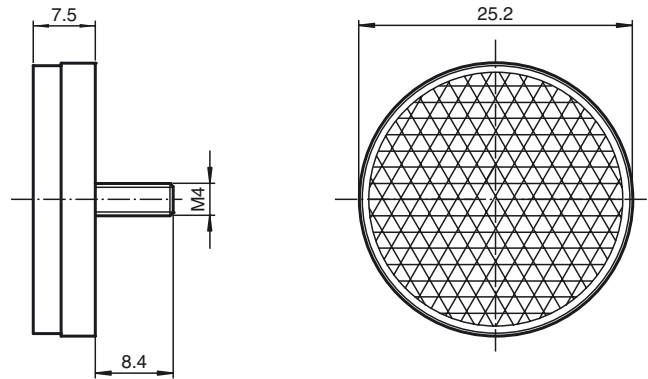

## Dimensions

### Model Number

**REF-S25**

Reflector, round  $\varnothing$  25 mm, screw fixing  
M4

### Mechanical specifications

Material PMMA/ABS

Dimensions Diameter: 25 mm

Mounting screw fixing