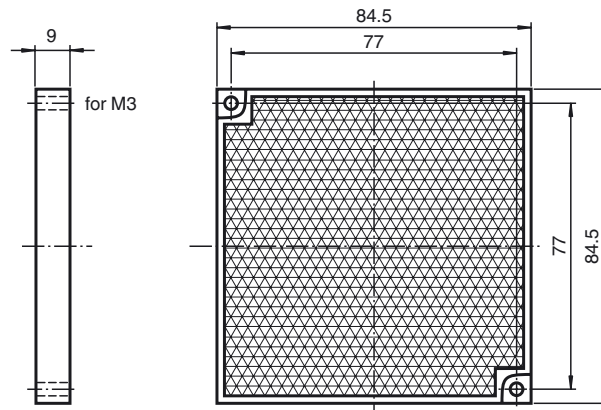

## Dimensions

### Model Number

**REF-H85-2**

Reflector, rectangular 84.5 mm x 84.5 mm, mounting holes

### Mechanical specifications

Material PMMA/ABS

Dimensions 84.5 mm x 84.5 mm x 9 mm

Mounting mounting holes