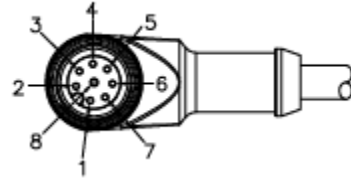

BU-22731031

(8-Position Right Angle Female Receptacle to Wire Leads, 4.92')

Pin Out

J1	COLOR	J2
1	BROWN	OPEN
2	WHITE	
3	BLUE	
4	BLACK	
5	GRAY	
6	PINK	
7	VIOLET	
8	ORANGE	
SHELL	BRAID	

- Mueller's BU-22731031 is a shielded cable assembly with an 8-position right angle female receptacle with exposed wire ends.
- Shell Size: M12*1.0 (A Coding)
- Standard: IEC 61076-2-101
- Connector Locking System: Screw-locking
- Waterproof Rating: IP67
- Cable Material: Polyurethane
 - Overall length = 4.92' (1.5m)
- Ratings:
 - Current: 2A
 - Voltage: 30V AC/DC
 - Temperature: -40°C to 105°C
- RoHS 3 Compliant