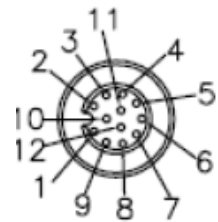

BU-1404940

(12 Position Male to Female Receptacle Shielded Cable Assembly, 16.4')

J1 Male

J2 Female

J1	Twist Pair	COLOR	J2
1	Twist Pair	WHITE	1
3	1	BROWN	3
6	Twist Pair	GREEN	6
4	2	YELLOW	4
5	Twist Pair	GRAY	5
8	3	PINK	8
7	Twist Pair	BLUE	7
10	4	RED	10
9	Twist Pair	ORANGE	9
2	5	LIGHT GREEN	2
11	Twist Pair	BLACK	11
12	6	VIOLET	12
SHELL		BRAID	SHELL

- Mueller's BU-1404940 is a shielded cable assembly that has a 12-position Male plug to 12-position female receptacle.
- Shell size for connector: M12 x 1.0 (A Coding)
- Cable Material: Polyurethane
 - Overall length = 16.4' (5m)
- Rating:
 - Voltage: 30V AC/DC
 - Current: 1.5 Amps
 - Standard: IEC 61076-2-101
 - Waterproof: IP67/IP68
 - Temperature: -40°C to 105°C
- RoHS 3 Compliant