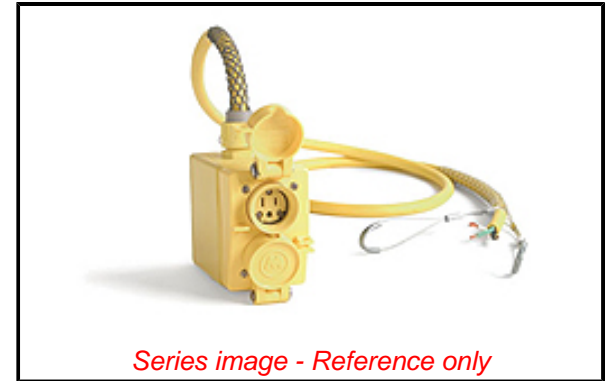

PLEASE CHECK WWW.MOLEX.COM FOR LATEST PART INFORMATION

Part Number: [1301380083](#)
Status: **Active**
Overview: [Watertite Wet-Location Wiring Solutions](#)
Description: Watertite Multiple Outlet Pendant Box, GFCI, (1) NEMA 5-15 Duplex with Flip Lids, 7.62m (25.0') Cord Length, 12/3 SOOW Cord, Double Eye Wire Mesh Support Grip

Physical

Cord Diameter	13.59mm (.535")
Cord Grip Body Size	F3 3/4"
Cord Length	7.62m (25.0')
Feed-Thru	No
Flip Lid	Yes
Material - Housing	Rubber
Net Weight	55.110/g
Number of Receptacles	1
Packaging Type	Carton

Electrical

Cord Type	14/3 SOOW
Current - Maximum per Contact	15.0A
GFCI	Yes
Ground Continuity Monitor	No
NEMA Configuration	NEMA 5-20
Voltage - Maximum	N/A

Material Info

Engineering Number	70W47A143GF
--------------------	-------------