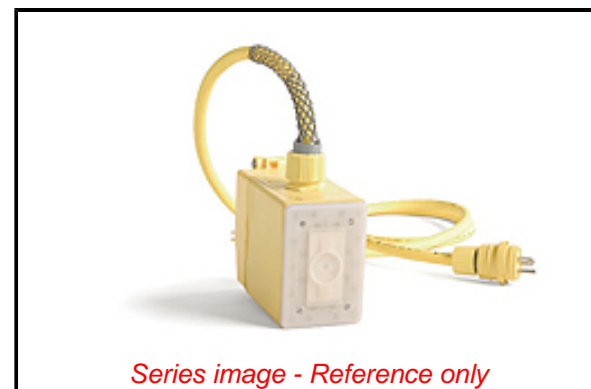

**Documents:**

[RoHS Certificate of Compliance \(PDF\)](#)

[Product Literature \(PDF\)](#)

**General**

Product Family	Power Distribution
Series	<a href="#">130137</a>
Enclosure Rating	NEMA 4X
GFCI Reset	Manual
Mounting Style	Portable
Open Neutral Relay	No
Overview	<a href="#">Watertite Wet-Location Wiring Solutions</a>
Product Name	Watertite
Receptacle Type	Duplex
Type	GFCI Multiple Outlet Box
UPC	78678809469

**Physical**

Cord Diameter	15.24mm (.600")
Cord Grip Body Size	F3 3/4"
Cord Length	1.83m (6.0')
Feed-Thru	No
Flip Lid	Yes
Material - Housing	Nylon
Number of Receptacles	1
Packaging Type	Carton

**Electrical**

Cord Type	12/3 SOOW
Current - Maximum per Contact	20.0A
GFCI	Yes
Ground Continuity Monitor	No
NEMA Configuration	NEMA 5-20
Voltage - Maximum	120V

**Material Info**

Engineering Number	3304GFL123
--------------------	------------