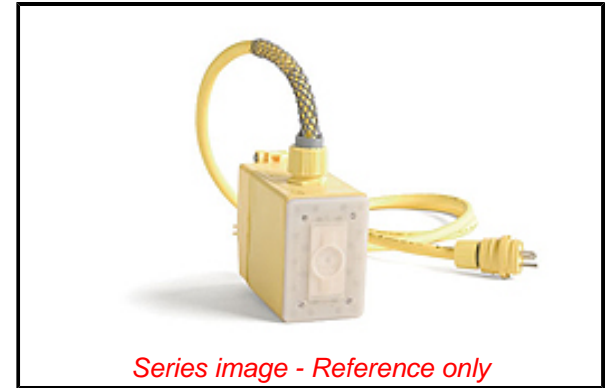

PLEASE CHECK WWW.MOLEX.COM FOR LATEST PART INFORMATION

Part Number: [1301370224](#)
Status: **Active**
Overview: [Watertite Wet-Location Wiring Solutions](#)
Description: Watertite GFCI Multiple Outlet FD Box, (1) NEMA 5-15 Duplex with Flip Lids, 1.83m (6.0') Cord Length, 14/3 SOOW Cord, NEMA 5-15 Watertite Plug

Documents:

[RoHS Certificate of Compliance (PDF)](#)   [Product Literature (PDF)](#)

General

Product Family	Power Distribution
Series	130137
Enclosure Rating	NEMA 4X
GFCI Reset	Manual
Mounting Style	Portable
Open Neutral Relay	No
Overview	Watertite Wet-Location Wiring Solutions
Product Name	Watertite
Receptacle Type	Duplex
Type	GFCI Multiple Outlet Box
UPC	78678809451

Physical

Cord Diameter	13.59mm (.535")
Cord Grip Body Size	F3 3/4"
Cord Length	1.83m (6.0')
Feed-Thru	No
Flip Lid	Yes
Material - Housing	Nylon
Net Weight	2140.954/g
Number of Receptacles	1
Packaging Type	Carton

Electrical

Cord Type	14/3 SOOW
Current - Maximum per Contact	15.0A
GFCI	Yes
Ground Continuity Monitor	No
NEMA Configuration	NEMA 5-15
Voltage - Maximum	120V

Material Info

Engineering Number	3301GFL143

Series image - Reference only

EU ELV

Not Reviewed

EU RoHS

Not Reviewed

REACH SVHC

Not Reviewed

Halogen-Free

Status

Not Reviewed

For more information, please visit [Contact US](#)

China ROHS

Not Reviewed

ELV

Not Reviewed

RoHS Phthalates

Not Reviewed

Search Parts in this Series

[130137 Series](#)