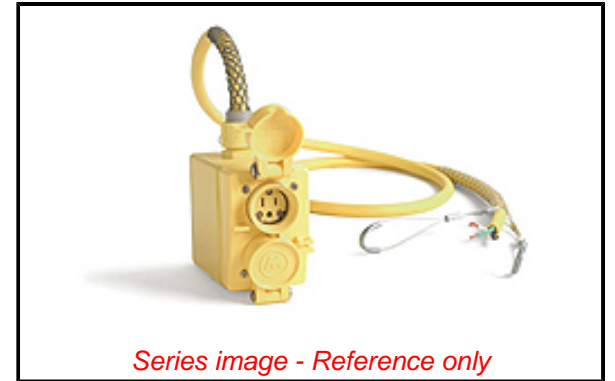

PLEASE CHECK WWW.MOLEX.COM FOR LATEST PART INFORMATION

Part Number: [1301350322](#)
Status: **Active**
Overview: [Outlet Boxes](#)
Description: Watertite Multiple Outlet Pendant Box, (2) NEMA L5-15 Duplex with Flip Lids, 1.83m (6.0') Cord Length, 12/3 SOOW Cord, Double Eye Wire Mesh Support Grip

Documents:

[RoHS Certificate of Compliance (PDF)](#)   [Product Literature (PDF)](#)

General

Product Family	Power Distribution
Series	130135
Enclosure Rating	NEMA 4
GFCI Reset	N/A
Mounting Style	Portable
Open Neutral Relay	N/A
Overview	Outlet Boxes
Product Name	Watertite
Receptacle Type	Duplex
Type	Multiple Outlet Box
UPC	78678828546

Physical

Cord Diameter	13.59mm (.535")
Cord Grip Body Size	F3 3/4"
Cord Length	1.83m (6.0')
Feed-Thru	No
Flip Lid	Yes
Material - Housing	Rubber
Net Weight	2.295/kg
Number of Receptacles	2
Packaging Type	Carton

Electrical

Cord Type	14/3 SOOW
Current - Maximum per Contact	15.0A
GFCI	No
Ground Continuity Monitor	No
NEMA Configuration	NEMA L5-15
Voltage - Maximum	N/A

Material Info

Engineering Number	75W47L143

EU ELV

Not Relevant

EU RoHS

Not Relevant

REACH SVHC

Not Reviewed

Halogen-Free

Status

Not Reviewed

For more information, please visit [Contact US](#)

China ROHS

Not Relevant

ELV

Not Relevant

RoHS Phthalates

Not Reviewed

Search Parts in this Series

[130135](#) Series