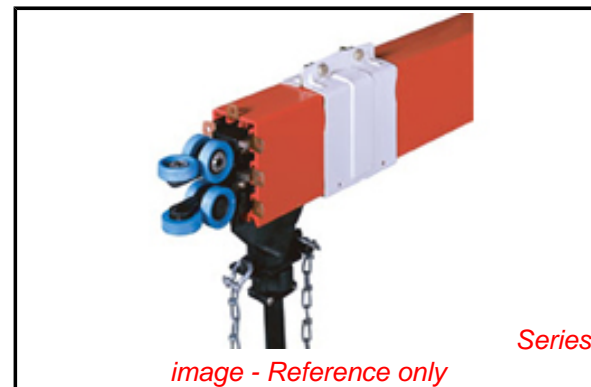

PLEASE CHECK WWW.MOLEX.COM FOR LATEST PART INFORMATION

Part Number: [130124-0140](#)
Status: **Active**
Description: Pow-R-Feed® Standard Connector Housing, 7C PVC, Length 4.0m (13.12')

Documents:

[RoHS Certificate of Compliance (PDF)](#)

General

Product Family	Conductor Bars
Series	130124
Component Type	Housing - PVC
Current - Max. per Conductor	N/A
Depth	51.40mm (2.024")
Duty	Standard
Height	86.25mm (3.400")
IP Rating	IP54
Length	4.0m (13.12')
Product Name	Pow-R-Feed
UPC	78678866372
Woodhead	Yes

Physical

Material - Housing	N/A
Material - Metal	N/A
Material - Resin	ABS
Material - Wheel	N/A
Packaging Type	Crate
Temperature Range - Operating	-30°C to +60°C

Electrical

Voltage - Maximum	600V

Material Info

Old Part Number	ARN7

image - Reference only

EU RoHS

**ELV and RoHS
Compliant**
**REACH SVHC
Not Reviewed**
**Low-Halogen Status
Not Reviewed**

China RoHS

**Need more information on product
environmental compliance?**

Email productcompliance@molex.com
For a multiple part number RoHS Certificate of
Compliance, [click here](#)

Please visit the [Contact Us](#) section for any
non-product compliance questions.

Search Parts in this Series
[130124Series](#)