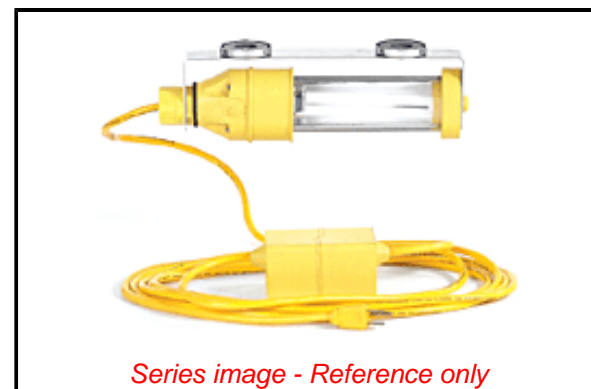

PLEASE CHECK WWW.MOLEX.COM FOR LATEST PART INFORMATION

Part Number: [1301080121](#)
Status: **Active**
Overview: [Hand Lamps](#)
Description: Super-Safeway 13W Fluorescent Machine Light, Screw Mount 24V with 18/3 SJTOOW Cord Type, Overall Cord Length 4.57m (15.0')

Documents:

[RoHS Certificate of Compliance \(PDF\)](#) [Product Literature \(PDF\)](#)

General

Product Family	Portable Lighting
Series	130108
NEMA Configuration	N/A
Outlet	None
Overview	Hand Lamps
Product Name	Super-Safeway
Type	Hand Lamps
UPC	78678867258

Physical

Cord Length - Primary	4.57m (15.0')
Cord Length - Secondary	N/A
Depth	76.20mm (3.000")
Duty	Industrial
Guard Included	No
Guard Type	N/A
Height	57.15mm (2.250")
Length	552.45mm (21.750")
Material - Globe	Butyrate
Material - Guard	Nitrile Rubber 80 Shore A
Mounting Style	Magnetic-Bracket
Packaging Type	Carton
Socket Construction	N/A

Electrical

Bulb Type	Fluorescent
Cord Type - Primary	18/3 SJTOOW
Lamp Type	PL13/41
Lamp Wattage - Maximum	13W
Lumens	900
On/Off Switch	Yes
Voltage (Fixture) - Maximum	24V DC

Material Info

Engineering Number	1083-3MM-24
--------------------	-------------