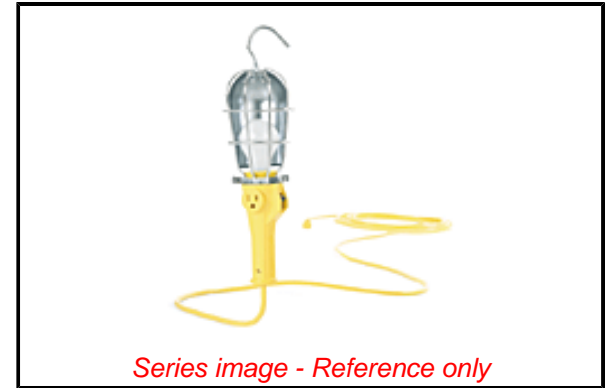

PLEASE CHECK WWW.MOLEX.COM FOR LATEST PART INFORMATION

Part Number: [1301020273](#)
Status: **Active**
Overview: [Hand Lamps](#)
Description: Safeway Phenolic Hand Lamp with 100W, Quick Open Guard, with Switch and Side Outlet, 7.62m (25.0') 16/3 SJTOW

Documents:

[RoHS Certificate of Compliance \(PDF\)](#) [Product Literature \(PDF\)](#)

Agency Certification

CSA LR85374

General

Product Family Portable Lighting
 Series [130102](#)
 NEMA Configuration NEMA 5-15
 Outlet Side
 Overview [Hand Lamps](#)
 Product Name Safety Yellow
 Type Hand Lamps
 UPC 78678879465

Physical

Cord Length - Primary 7.62m (25.0')
 Cord Length - Secondary N/A
 Depth 101.60mm (4.000")
 Duty Commercial
 Guard Included Yes
 Guard Type Quick Open
 Height 381.00mm (15.000")
 Length N/A
 Material - Guard #8 Gauge Zinc-plated Steel
 Mounting Style Hand Held
 Packaging Type Carton
 Socket Construction N/A

Electrical

Bulb Type Incandescent
 Cord Type - Primary 16/3 SJTOW
 Lamp Type A21
 Lamp Wattage - Maximum 100W
 Lumens 1000
 On/Off Switch Yes
 Voltage (Fixture) - Maximum 240V

Material Info

Engineering Number 276USA163