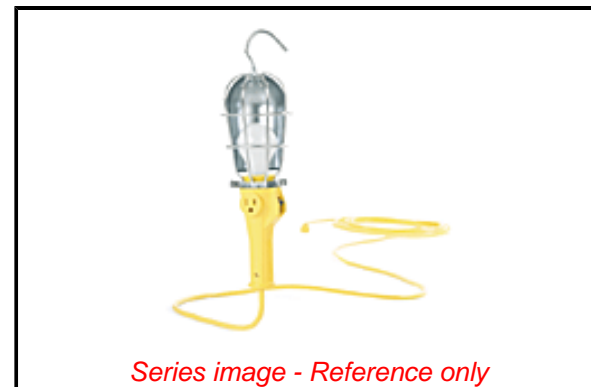

PLEASE CHECK WWW.MOLEX.COM FOR LATEST PART INFORMATION

Part Number: [1301020271](#)
Status: **Active**
Overview: [Hand Lamps](#)
Description: Safeway Phenolic Hand Lamp with 100W, Quick Open Guard, with Side Outlet, 15.24m (50.0') 16/3 SJTOW

Documents:

[RoHS Certificate of Compliance \(PDF\)](#) [Product Literature \(PDF\)](#)

Agency Certification

CSA LR85374

General

Product Family Portable Lighting
 Series [130102](#)
 NEMA Configuration NEMA 5-15
 Outlet Side
 Overview [Hand Lamps](#)
 Product Name Safety Yellow
 Type Hand Lamps
 UPC 78678879468

Physical

Cord Length - Primary 15.24m (50.0')
 Cord Length - Secondary N/A
 Depth 101.60mm (4.000")
 Duty Commercial
 Guard Included Yes
 Guard Type Quick Open
 Height 381.00mm (15.000")
 Length N/A
 Material - Guard #8 Gauge Zinc-plated Steel
 Mounting Style Hand Held
 Packaging Type Carton
 Socket Construction N/A

Electrical

Bulb Type Incandescent
 Cord Type - Primary 16/3 SJTOW
 Lamp Type A21
 Lamp Wattage - Maximum 100W
 Lumens 1000
 On/Off Switch Yes
 Voltage (Fixture) - Maximum 240V

Material Info

Engineering Number 276UB163