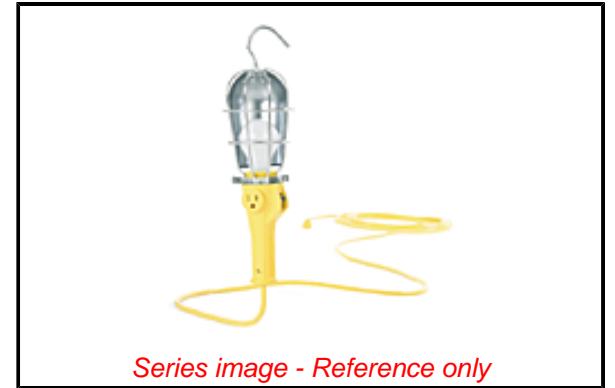

PLEASE CHECK WWW.MOLEX.COM FOR LATEST PART INFORMATION

Part Number: [1301020270](#)
Status: **Active**
Overview: [Hand Lamps](#)
Description: Safeway Phenolic Hand Lamp with 100W, Quick Open Guard, with Side Outlet, 7.62m (25.0') 16/3 SJTOW

Documents:

[RoHS Certificate of Compliance \(PDF\)](#) [Product Literature \(PDF\)](#)

Agency Certification

CSA LR85374

General

Product Family Portable Lighting
 Series [130102](#)
 NEMA Configuration NEMA 5-15
 Outlet Side
 Overview [Hand Lamps](#)
 Product Name Safety Yellow
 Type Hand Lamps
 UPC 78678897177

Physical

Cord Length - Primary 7.62m (25.0')
 Cord Length - Secondary N/A
 Depth 101.60mm (4.000")
 Duty Commercial
 Guard Included Yes
 Guard Type Quick Open
 Height 381.00mm (15.000")
 Length N/A
 Material - Guard #8 Gauge Zinc-plated Steel
 Mounting Style Hand Held
 Packaging Type Carton
 Socket Construction N/A

Electrical

Bulb Type Incandescent
 Cord Type - Primary 16/3 SJTOW
 Lamp Type A21
 Lamp Wattage - Maximum 100W
 Lumens 1000
 On/Off Switch No
 Voltage (Fixture) - Maximum 240V

Material Info

Engineering Number 276UA163