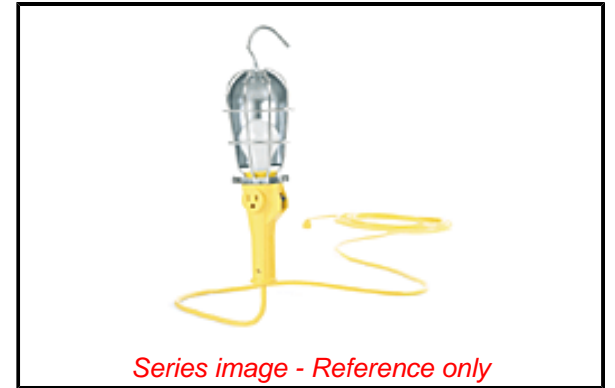

PLEASE CHECK WWW.MOLEX.COM FOR LATEST PART INFORMATION

Part Number: [1301020268](#)
Status: **Active**
Overview: [Hand Lamps](#)
Description: Safeway Phenolic Hand Lamp with 100W, Quick Open Guard, with Switch, 15.24m (50.0') 16/3 SJTOW

Documents:

[RoHS Certificate of Compliance \(PDF\)](#) [Product Literature \(PDF\)](#)

Agency Certification

CSA LR85374

General

Product Family Portable Lighting
 Series [130102](#)
 NEMA Configuration NEMA 5-15
 Outlet None
 Overview [Hand Lamps](#)
 Product Name Safety Yellow
 Type Hand Lamps
 UPC 78678879534

Physical

Cord Length - Primary 15.24m (50.0')
 Cord Length - Secondary N/A
 Depth 101.60mm (4.000")
 Duty Commercial
 Guard Included Yes
 Guard Type Quick Open
 Height 381.00mm (15.000")
 Length N/A
 Material - Guard #8 Gauge Zinc-plated Steel
 Mounting Style Hand Held
 Packaging Type Carton
 Socket Construction N/A

Electrical

Bulb Type Incandescent
 Cord Type - Primary 16/3 SJTOW
 Lamp Type A21
 Lamp Wattage - Maximum 100W
 Lumens 1000
 On/Off Switch Yes
 Voltage (Fixture) - Maximum 240V

Material Info

Engineering Number 276SB163