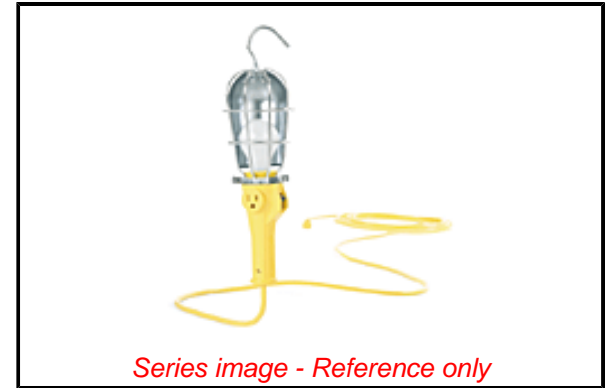

PLEASE CHECK WWW.MOLEX.COM FOR LATEST PART INFORMATION

Part Number: [1301020254](#)
Status: **Active**
Overview: [Hand Lamps](#)
Description: Safeway Phenolic Hand Lamp with 100W, Screw Release Guard with Reflector, with Switch, Cord Type 16/3 SJTOW, Cord Length 15.24m (50.0')

Documents:

[RoHS Certificate of Compliance \(PDF\)](#) [Product Literature \(PDF\)](#)

Agency Certification

CSA LR85374

General

Product Family Portable Lighting
Series [130102](#)
NEMA Configuration NEMA 5-15
Outlet None
Overview [Hand Lamps](#)
Product Name Safety Yellow
Type Hand Lamps
UPC 78678879525

Physical

Cord Length - Primary 15.24m (50.0')
Cord Length - Secondary N/A
Depth 101.60mm (4.000")
Duty Commercial
Guard Included Yes
Guard Type Reflector, Screw Release
Height 381.00mm (15.000")
Length N/A
Material - Guard #8 Gauge Zinc-plated Steel
Mounting Style Hand Held
Packaging Type Carton
Socket Construction N/A

Electrical

Bulb Type Incandescent
Cord Type - Primary 16/3 SJTOW
Lamp Type A21
Lamp Wattage - Maximum 100W
Lumens 1000
On/Off Switch Yes
Voltage (Fixture) - Maximum 240V

Material Info

Engineering Number 271SB163