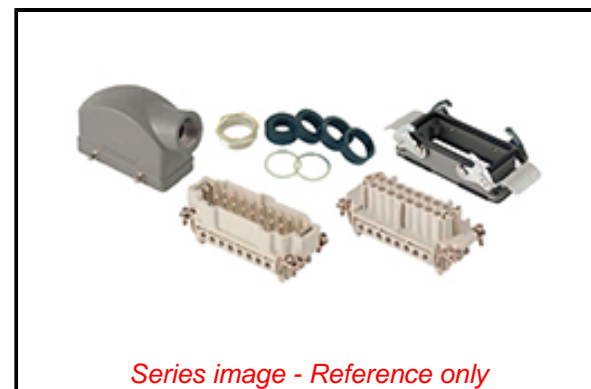

PLEASE CHECK WWW.MOLEX.COM FOR LATEST PART INFORMATION

Part Number: [0936030090](#)

Status: **Active**

Overview: [GWconnect Heavy Duty Connectors (HDC)](#)

Description: GWconnect Connector Kit, 24 Pole, Series S-E Female-Male Inserts, M25 Metal Cable Gland, M25 Die-cast Aluminum Hood-Side Entry, Bulkhead Mount Housing-Vertical, 2 Lever, Size 24B «104x27», Grey

Documents:

[RoHS Certificate of Compliance (PDF)](#)

Kit components

Kit Components [936000047](#) M25 Gland, [936013770](#) M25 Hood, [936010307](#) Male Insert, [936010297](#) Female Insert, [936013538](#) Vertical Bulkhead Housing

General

Product Family Industrial Connectors / Enclosures
Series [93603](#)
Color - Cable Jacket N/A
Component Size 24B «104X27»
Component Type Connector Kit - Female+Male
Insert Series S-E
Overview [GWconnect Heavy Duty Connectors (HDC)](#)
Product Category Heavy Duty Connectors
Product Name GWconnect
UPC 887191865560

Physical

Lock to Mating Part Yes
Mounting Style Bulkhead
Net Weight 605.000/g
Packaging Type Bag
Thread Size M25
Thread Type (M) Metric

Electrical

Current - Maximum per Contact 16.0A
Voltage - Maximum 500V

Material Info

Engineering Number 7924.7752.5

Series image - Reference only

EU ELV

Not Relevant

EU RoHS

Compliant with Exemption 6(c)

REACH SVHC

Contained Per - ED/71/2019 (16 July 2019)

Lead

Halogen-Free

Status

Not Reviewed

For more information, please visit [Contact US](#)

China ROHS

ELV

RoHS Phthalates

China RoHS

50 Image

Not Relevant

Not Contained

Search Parts in this Series

[93603](#) Series