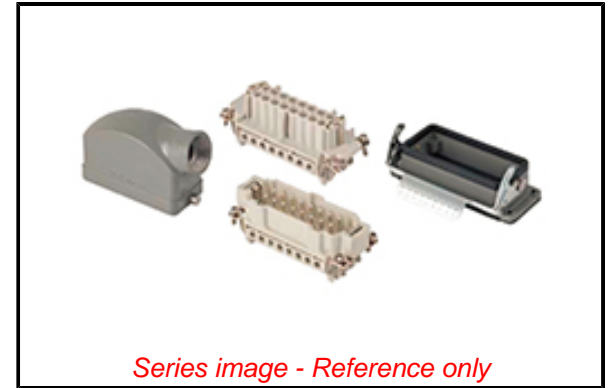

PLEASE CHECK WWW.MOLEX.COM FOR LATEST PART INFORMATION

Part Number: [0936030041](#)
Status: **Active**
Overview: [GWconnect Heavy Duty Connectors (HDC)](#)
Description: [GWconnect Connector Kit, 6 Pole, Series S-E Female-Male Inserts, M20 Die-cast Aluminum Hood-Side Entry, Bulkhead Housing-Vertical, 1 Lever, Size 6B «44x27», Grey](#)

Documents:

[RoHS Certificate of Compliance (PDF)](#)

Kit components

Kit Components [936010911](#) M20 Hood, [936010215](#) Male Insert, [936010207](#) Female Insert, [936010842](#) Vertical Bulkhead Housing

General

Product Family Industrial Connectors / Enclosures
Series [93603](#)
Color - Cable Jacket N/A
Component Size 6B «44x27»
Component Type Connector Kit - Female+Male
Insert Series S-E
Overview [GWconnect Heavy Duty Connectors (HDC)](#)
Product Category Heavy Duty Connectors
Product Name GWconnect
UPC 887191862071

Physical

Lock to Mating Part Yes
Mounting Style Bulkhead
Net Weight 330.000/g
Packaging Type Bag
Thread Size M20
Thread Type (M) Metric

Electrical

Current - Maximum per Contact 16.0A
Voltage - Maximum 500V

Material Info

Engineering Number 7906.7749.0

EU ELV

Not Relevant

EU RoHS

Compliant with Exemption 6(c)

REACH SVHC

Not Contained Per - ED/71/2019 (16 July 2019)

Halogen-Free

Status

Not Reviewed

For more information, please visit [Contact US](#)

China ROHS

ELV

RoHS Phthalates

China RoHS

50 Image

Not Relevant

Not Contained

Search Parts in this Series

[93603](#) Series