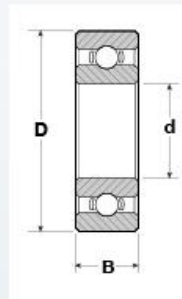

Ball Bearings » Extra Small

NPB 608-2RS BEARING

600 SERIES | EXTRA SMALL BALL BEARINGS

Select Option

608
Open

608-Z
1 Shield

608-ZZ
2 Shields

608-RS
1 Contact
Seal

608-2RS
2 Contact
Seals

Select Retain. Ring

608-NR
Retaining Ring +
Groove on O.D.

NPB Part No

608-2RS

SPECIFICATIONS

Seals	2
Material	Standard SAE 52100 *
Bore d	8mm .3150" $-.0003$
Outside Diameter D	22mm .8661" $-.0004$ $+.0000/-.0050$
Width B	7mm .2756" $+.0000/-.0050$ $+.0000/-.0050$
Max Fillet Radius	.012
No. Balls	7
Ball Diameter	5/32"
Static Load	305 lbs.
Dynamic Load	570 lbs.