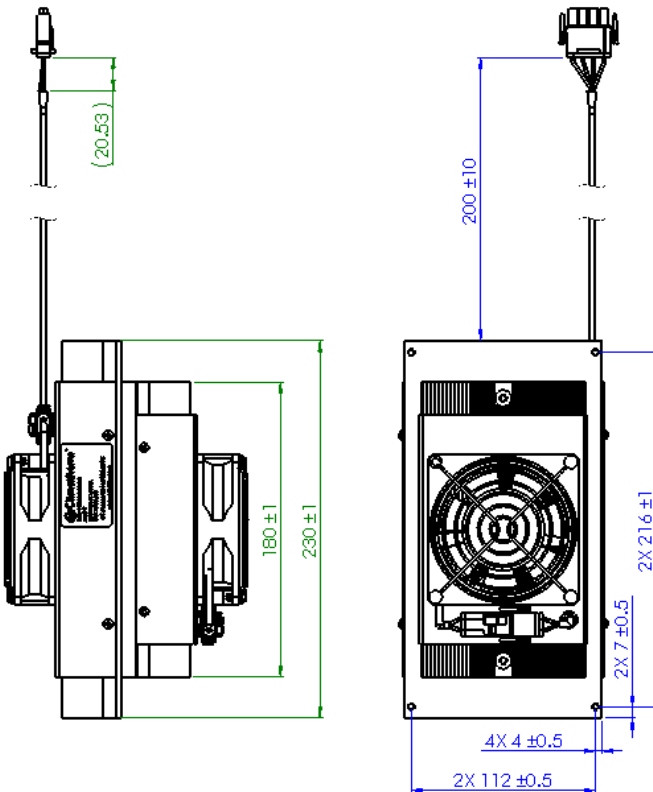

MECHANICAL CHARACTERISTICS

TYPICAL PERFORMANCE VALUES

Electrical Connections		
Color	PIN #	Description
White	1	TEC "+"
Blue	2	TEC "-"
Red	3	Fans "+"
Black	4	Fans "-"

Connectors	
Plug	Tyco P/N 480702-0
Socket	Tyco P/N 480703-0
PIN Plug	Tyco P/N 350547-1
PIN Socket	Tyco P/N 350550-1