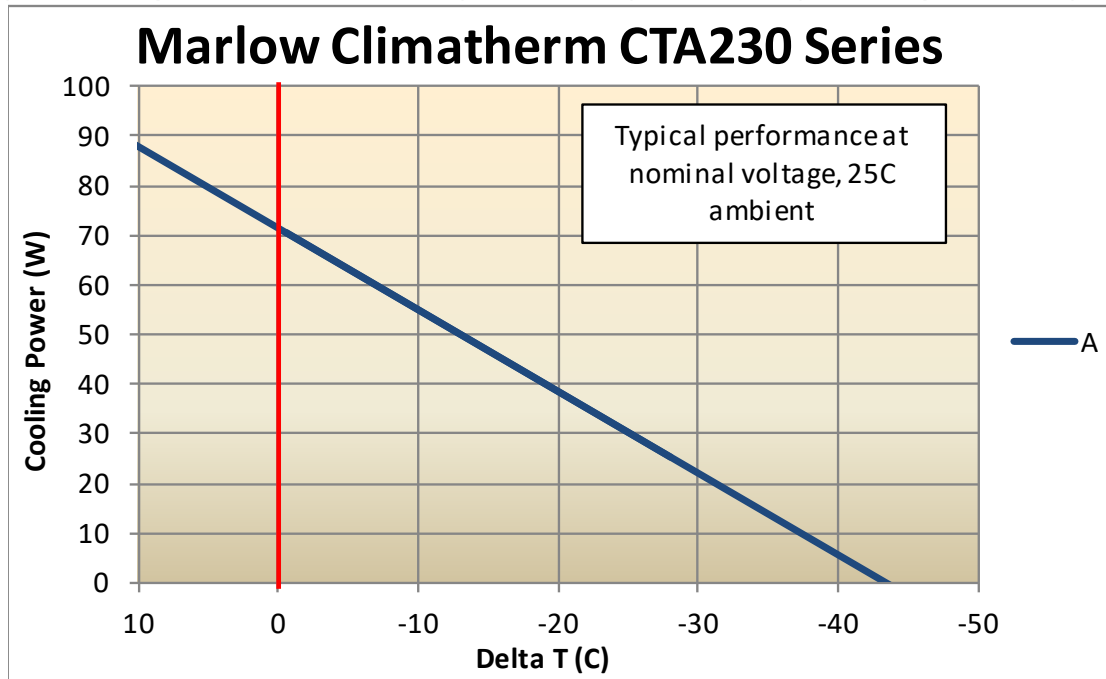

TYPICAL PERFORMANCE CURVES

For performance information, contact one of our Applications Engineers at 877-627-5691.