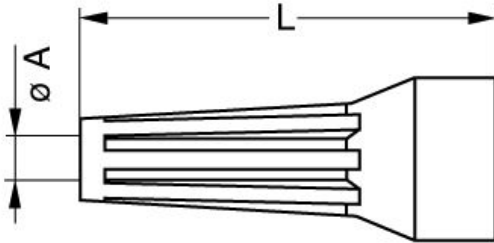

[Catalog](#)

TECHNICAL DETAILS

Mechanics

Shell Style/Model	GMA*: Bend relief Grey
Keying	No keying
Housing Material	Thermoplastic polyurethane elastomer(Desmopan 786)
Variant	G : Grey
Weight	1.69 g

Performance

DRAWINGS

Draws

No keying

Dimensions

	A	L
mm.	4	36
in.	0.16	1.42

RECOMMENDED BY LEMO

Tools

Cables