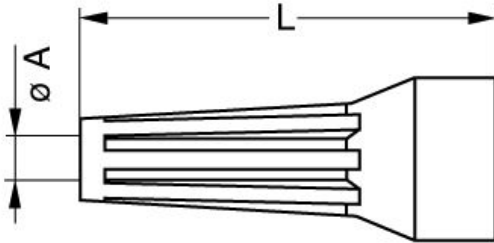

[Catalog](#)

TECHNICAL DETAILS

Mechanics

Shell Style/Model	GMA*: Bend relief Grey
Keying	No keying
Housing Material	Thermoplastic polyurethane elastomer(Desmopan 786)
Variant	G : Grey
Weight	.95 g

Performance

Configuration	
Insulator	G: PEEK/Peht
Rated Current	

Others

Temp (min / max): -40°C / +80°C

LEMO products and services are provided "as is". LEMO makes no warranties or representations with regard to LEMO product & services or use of them, express, implied or statutory, including for accuracy, completeness, or security. The user is fully responsible for his products and applications using LEMO components.

DRAWINGS

Draws

No keying

Dimensions

	A	L
mm.	6.5	30
in.	0.26	1.18

RECOMMENDED BY LEMO

Tools

Cables