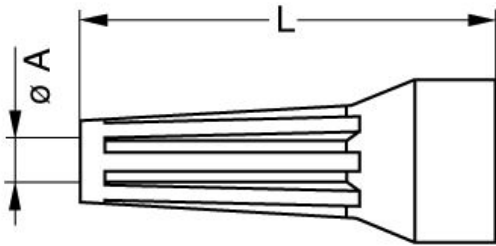

[Catalog](#)

TECHNICAL DETAILS

Mechanics

Shell Style/Model	GMA*: Bend relief Blue
Keying	No keying
Housing Material	Thermoplastic polyurethane elastomer(Desmopan 786)
Variant	A : Blue
Weight	.79 g

Performance

DRAWINGS

Draws

No keying

Dimensions

	A	L
mm.	3.5	30
in.	0.14	1.18

RECOMMENDED BY LEMO

Tools

Cables