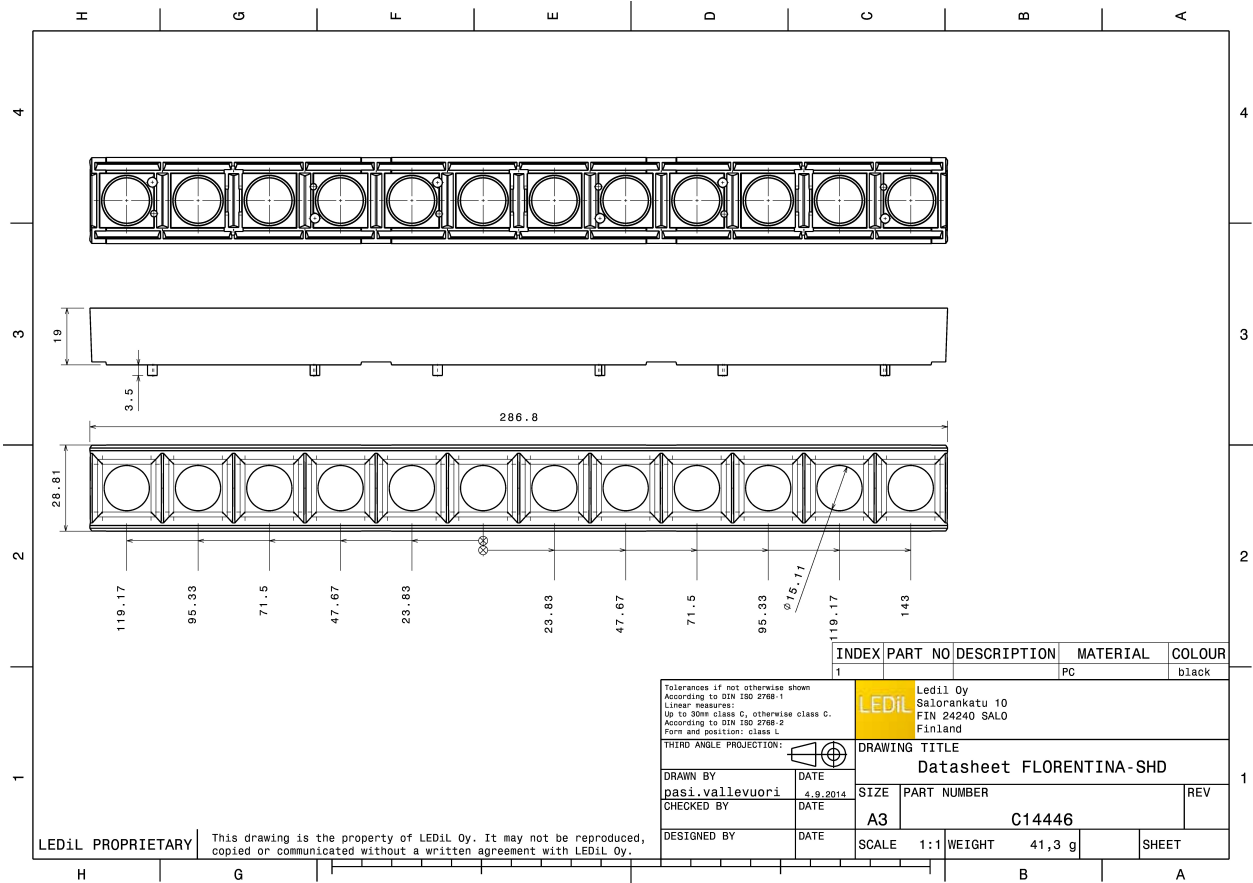

FLORENTINA-SHD

Black shade for FLORENTINA (12X1) assemblies

TECHNICAL SPECIFICATIONS:

Dimensions	286.8 x 28.8 mm
Height	22.5 mm
Fastening	pin
ROHS compliant	yes ⓘ

MATERIAL SPECIFICATIONS:

Component	Type
FLORENTINA-SHD	Shade

Material	Colour	Finish
PC	black	

ORDERING INFORMATION:

Component	Qty in box	MOQ	MPQ	Box weight (kg)
C14446_FLORENTINA-SHD » Box size: 320 x 311 x 271 mm	100	32	1	5.4

GENERAL INFORMATION:

NOTE: The typical beam angle will be changed by different color, chip size and chip position tolerance. The typical total beam angle is the full angle measured where the luminous intensity is half of the peak value.