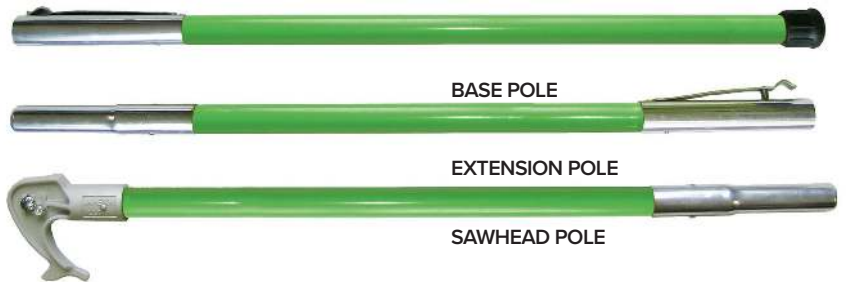

LS Landscaper Fiberglass Poles

THE CHOICE FOR LANDSCAPERS

Economical pole for landscapers and homeowners.
Lightweight, versatile.

.10" Wall Thickness
1.25" Pole Diameter
1.9 Lbs
Based On 6' Extension Pole

Pole Length	4'	6'	8'	10'	12'
Base	LS-4F	LS-6F	LS-8F	LS-10F	LS-12F
Extension	LS-4	LS-6	LS-8	LS-10	LS-12
Sawhead	LS-4SFP	LS-6SFP	LS-8SFP	LS-10SFP	LS-12SFP

For highest performance and safety, Jameson recommends using a Base Pole when using one pole or starting with a Base Pole when working with multiple poles.