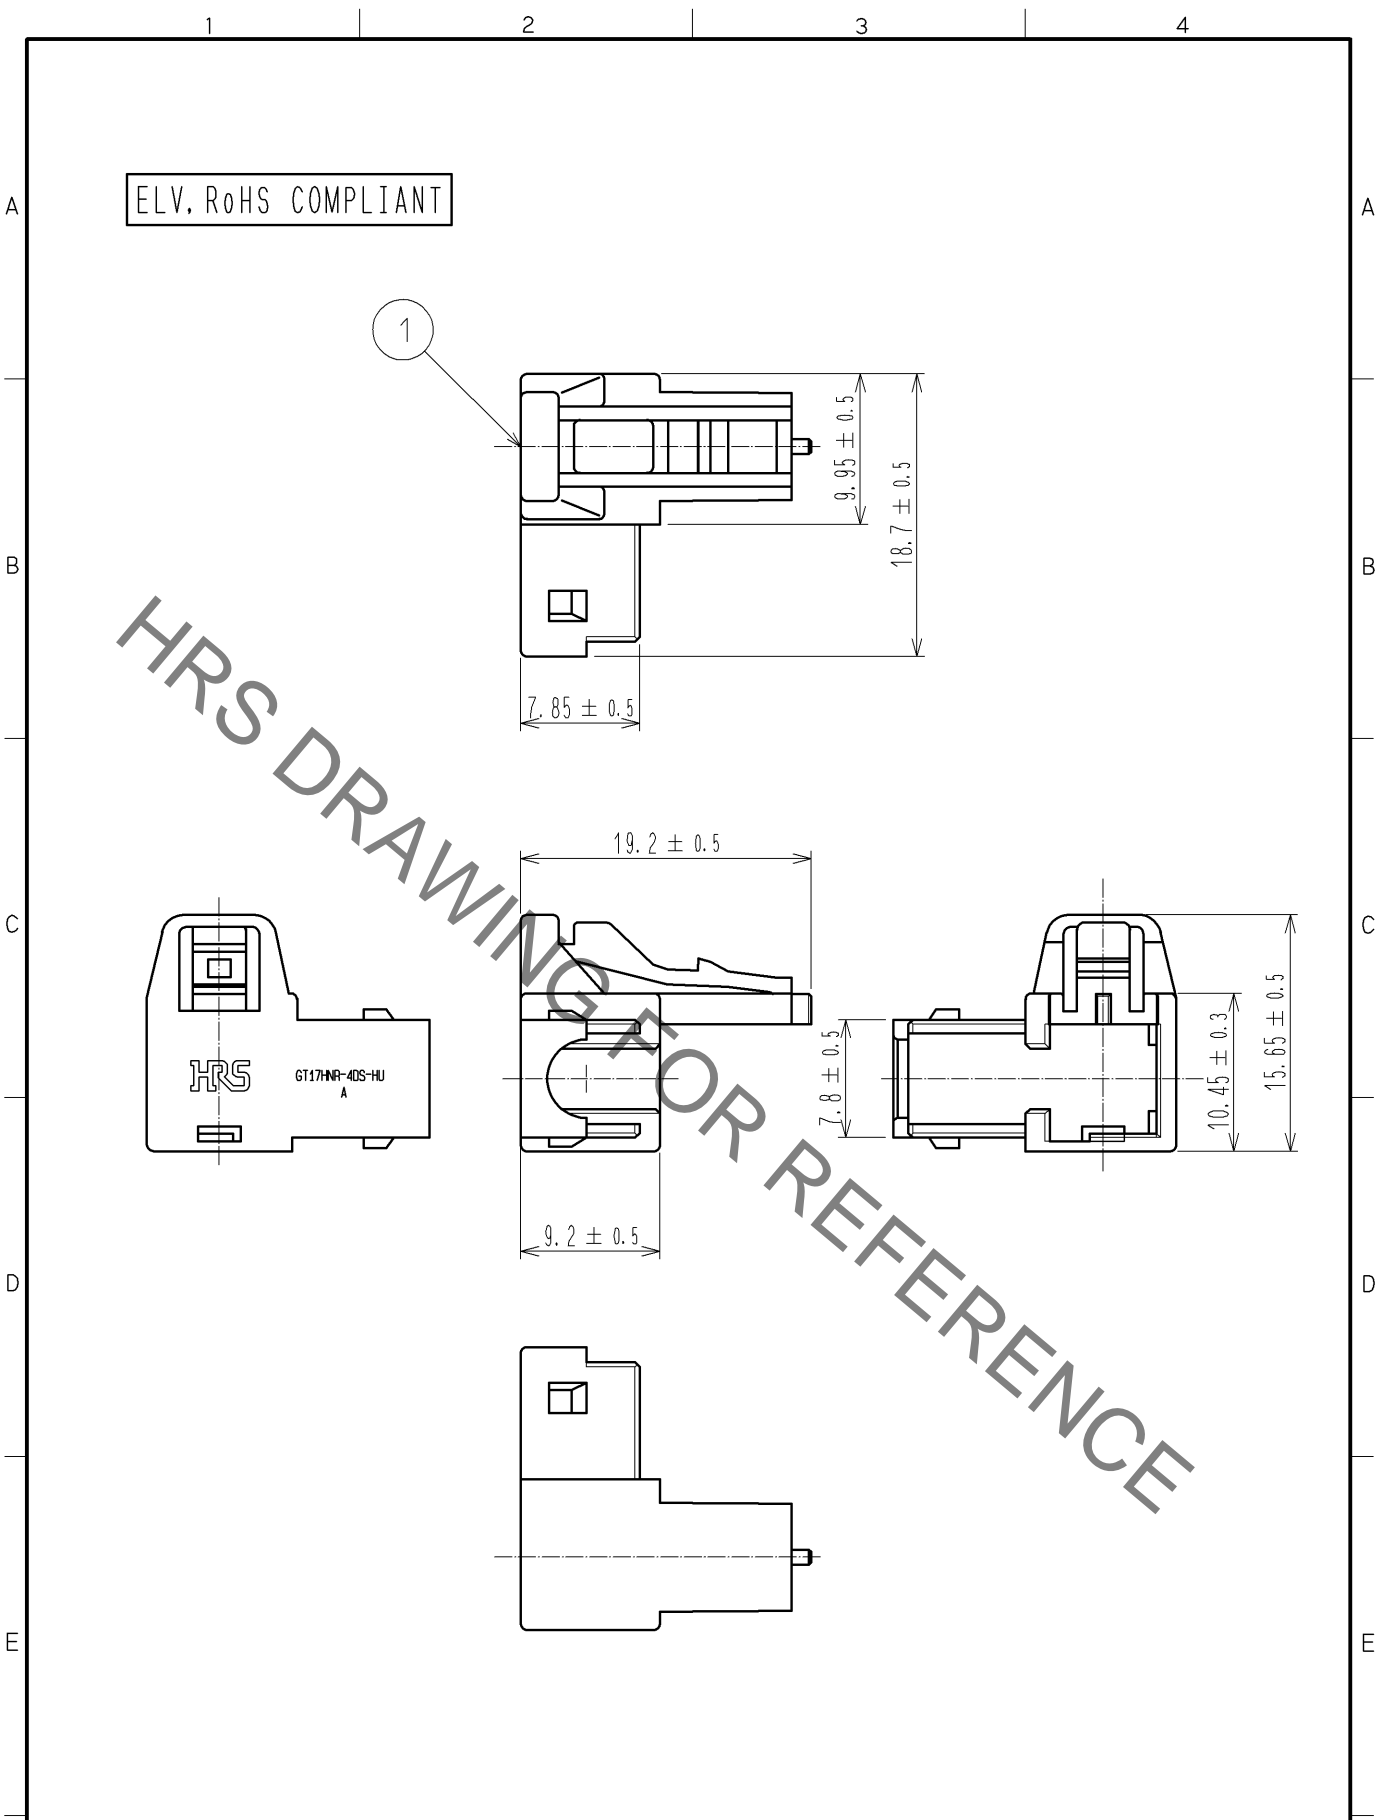

ELV, RoHS COMPLIANT

1	PBT	DARK GRAY						
NO.	MATERIAL	FINISH	REMARKS	NO.	MATERIAL	FINISH	REMARKS	
UNITS mm		SCALE 2 : 1	COUNT 	DESCRIPTION OF REVISIONS		DESIGNED	CHECKED	DATE
HIROSE ELECTRIC CO., LTD.		APPROVED : NH. NAKATA	14. 12. 24	DRAWING NO.		EDC4-169330-00		
		CHECKED : NH. NAKATA	14. 12. 24	PART NO.		GT17HNR-4DS-HU		
		DESIGNED : TS. KUBOTA	14. 12. 23	CODE NO.		CL767-0293-6-00		
		DRAWN : TS. KUBOTA	14. 12. 23			1/1		