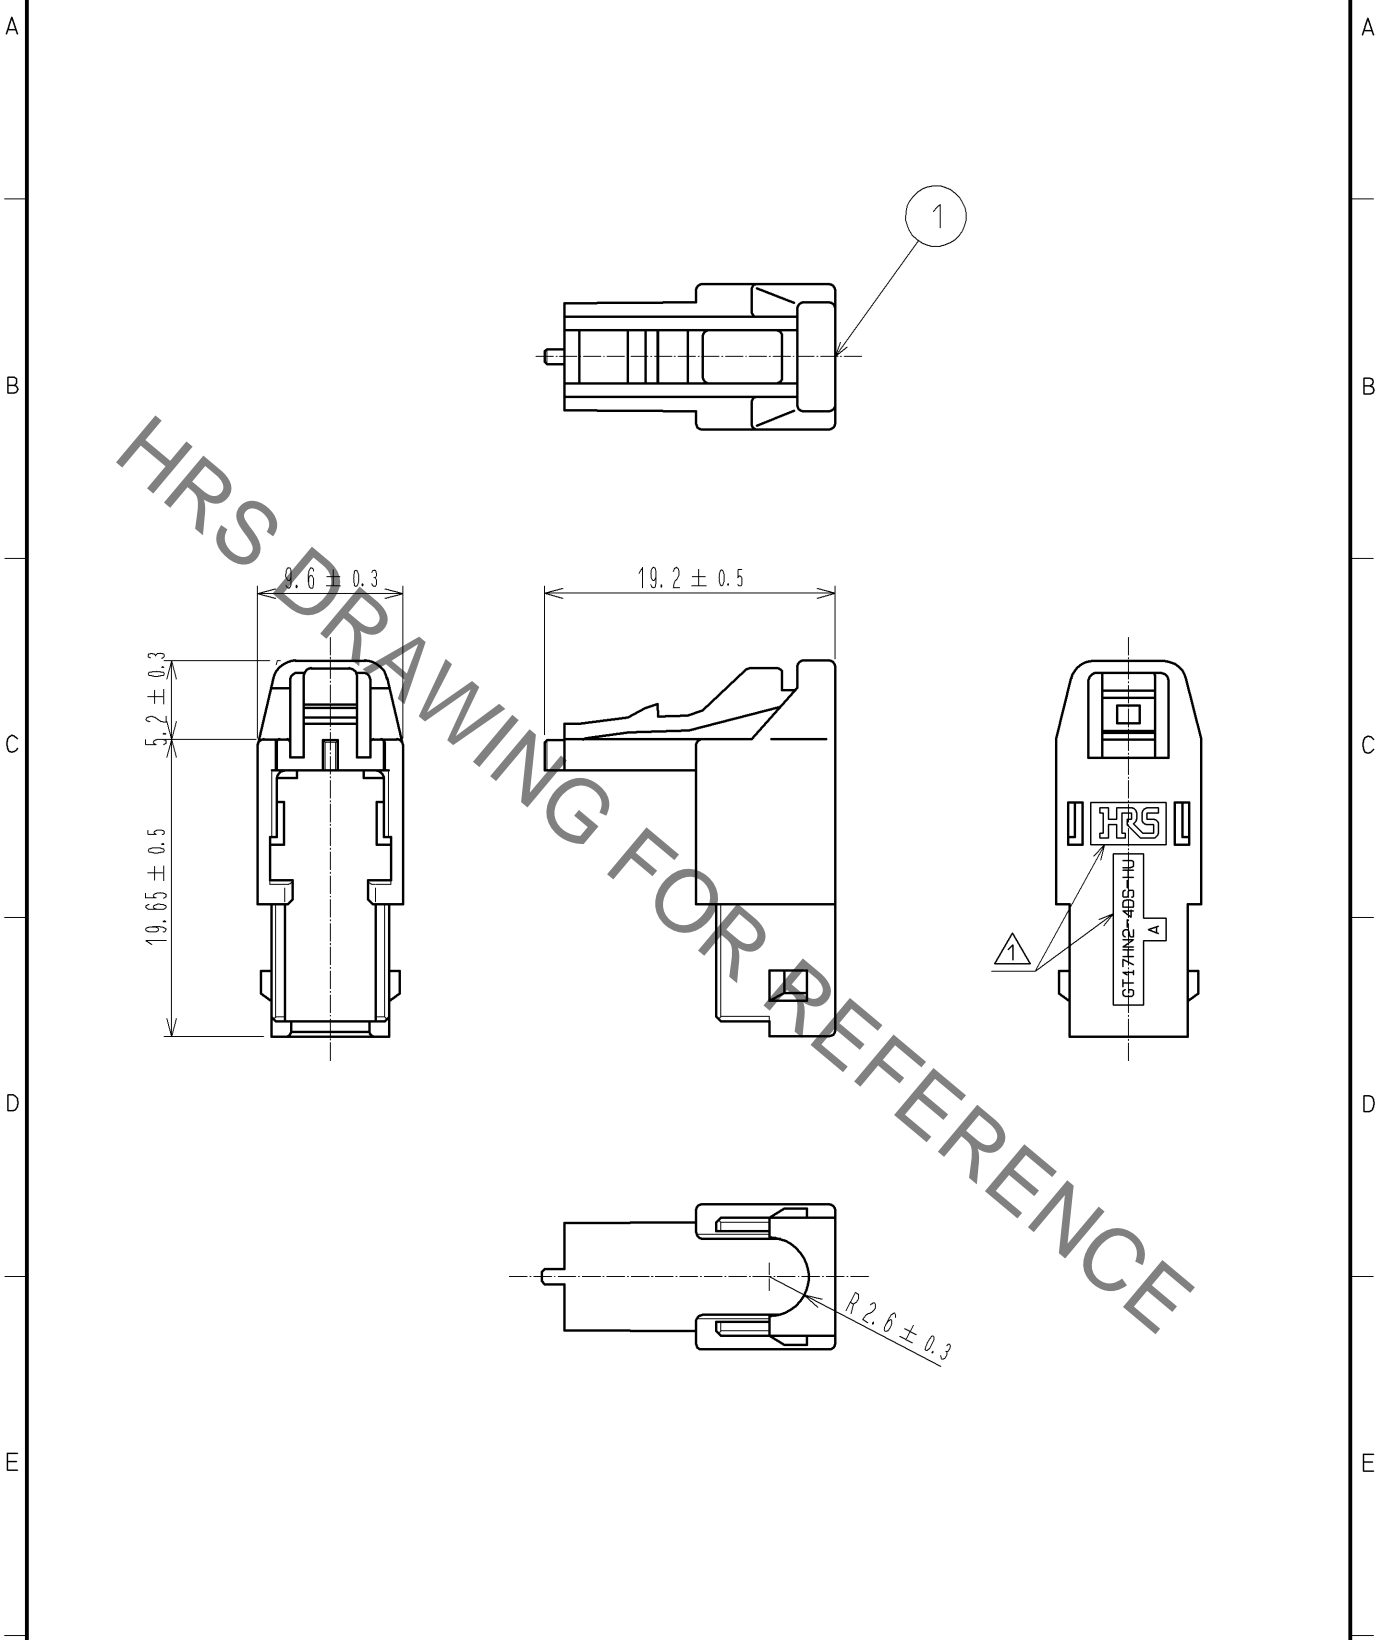

ELV, RoHS COMPLIANT

1	PBT-M	DARK GRAY						
NO.	MATERIAL	FINISH .	REMARKS	NO.	MATERIAL	FINISH .	REMARKS	
UNITS mm		SCALE 2 : 1	COUNT 1	DESCRIPTION OF REVISIONS DIS-T-002625		DESIGNED TS. KUBOTA	CHECKED NH. NAKATA	DATE 12. 03. 01
HIROSE ELECTRIC CO., LTD.		APPROVED : AR. SHIRAI	11. 12. 28	DRAWING NO.		EDC3-168832-00		
		CHECKED : AR. SHIRAI	11. 12. 28	PART NO.		GT17HN2-4DS-HU		
		DESIGNED : NH. NAKATA	11. 12. 20	CODE NO.		CL767-0264-8-00		
		DRAWN : NH. NAKATA	11. 12. 20			1/1		