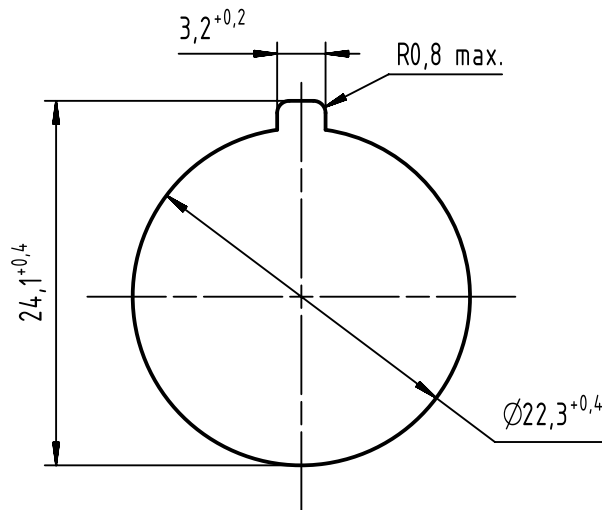

PANEL CUT DIMENSIONS:

	All rights reserved Department EC PD - FR	All Dimensions in mm Original Size DIN A4		Scale 2:1	Free size tol.	Ref.
		HARTING Electronics GmbH D-32339 Espelkamp	Created by SONN	Inspected by BAGDIKIAN	Standardisation HOFFMANN	Date 2015-02-04
Title har-port HDMI PFT silver						Doc-Key / ECM-Nr. 100611295/UGD/000/A 500000074308
Type TB				Number 09454521010		Rev. A
						Page 1/1