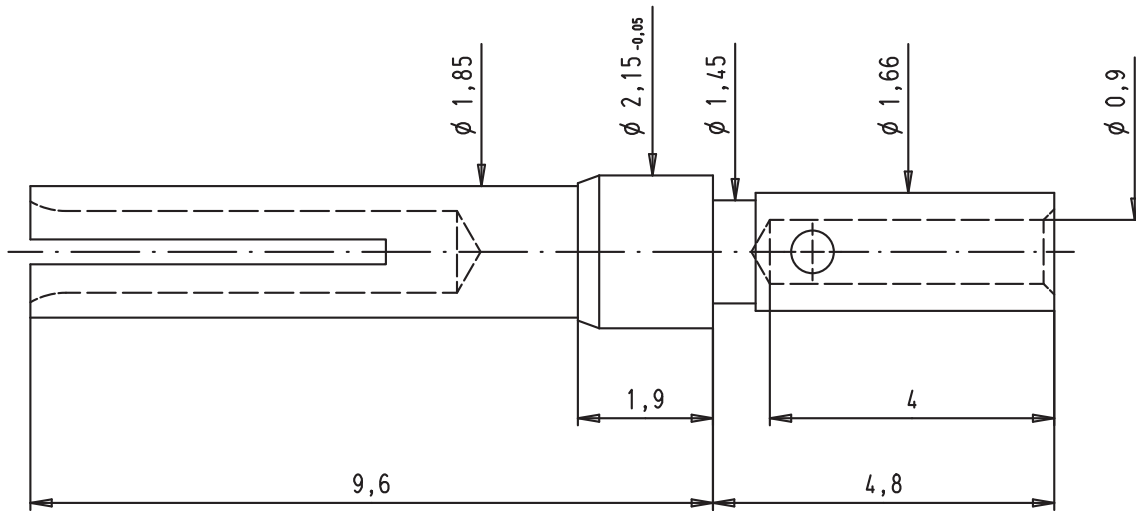

Alle Rechte vorbehalten/ All rights reserved

				Dot.	Name	 All Dim. in mm Orig. Size DIN A4	Inducom Female straight turned signal contact with crimp termination for AWG 22 wires	Maßstab/ Scale 10:1	
				Detail.	07/04/04				HAGE
				Insp.					
				Stand.					
61 03 000 0096	PL1	35638	23/01/09	PK	HARTING EURL F-95972 Paris		TB 61 03 000 0096	Blatt/ Page 1 / 1	
Part number	Performance level	31986	07/04/04	HAGE					
		Mod.	Dot.	Name			Sub.		

61 03 000 0096	PL1
Part number	Performance level