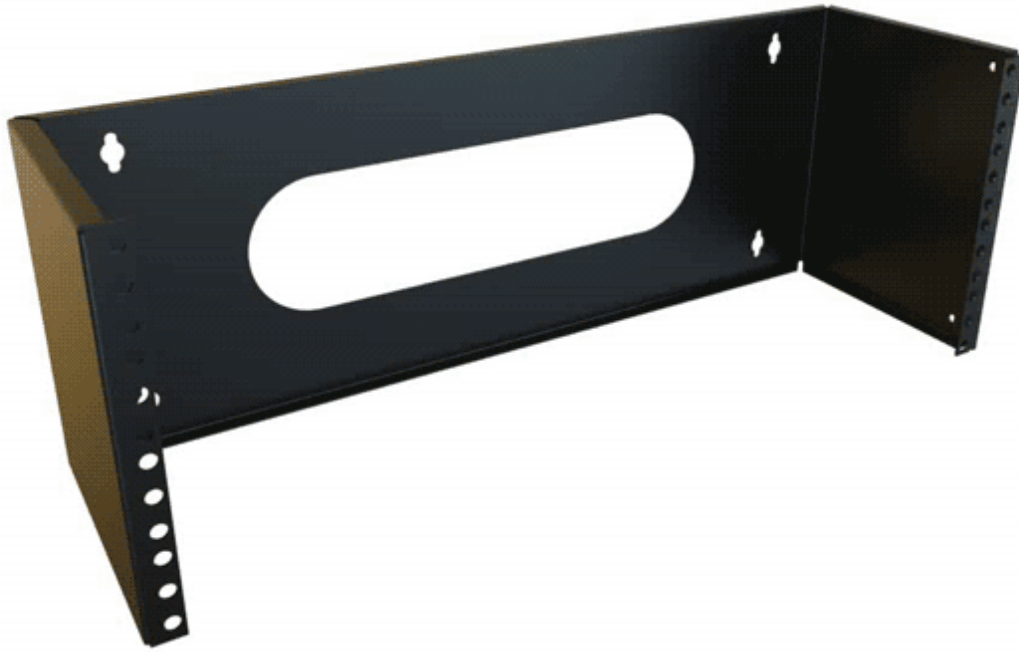

## Economy Fixed Depth Wall Rack *RB-WR Series*

Rugged 70 lbs|32 kg Weight Capacity

### Features:

- Constructed in 16-gauge steel.
- 19" mounting EIA compliant rails with 10-32 tapped clip nuts.
- Hinged for easy rear access to devices.
- Rear cutout for cable entry through wall.
- Fixed-depth of 6"
- Finished in textured black powder paint.
- Each unit includes ten (10) 10-32 black rack screws with washers and clip nuts.
- Tested to nearly double the suggested load rating of 70 lbs (32 kg).
- RoHS Compliant.
- Manufactured in North America.

### Accessories

- Cable Management
- Outlet Strips
- 10-32 Mounting Screw and Clip Nut Combo-Pack

Part No.	Overall Dimensions			Rack Units	Mounting Dimensions		
	Height	Width	Depth		Height	Width	Depth
RB-WR1	1.88	19.36	6.00	1U	1.75	19.00	5.75
RB-WR2	3.62	19.36	6.00	2U	3.50	19.00	5.75
RB-WR4	7.12	19.36	6.00	4U	7.00	19.00	5.75